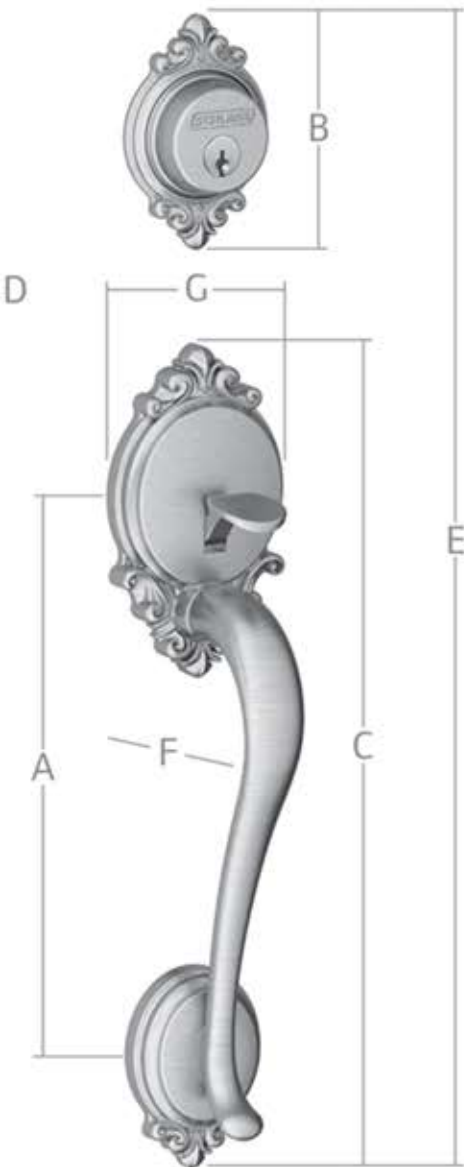

Schlage Brookshire Exterior Handleset

A	Center to Center Range - Grip	8 - 3/8" to 9 - 7/8"
B	Height - Top Escutcheon	3 - 3/4"
C	Height - Grip	13 - 3/16"
D	Range of Door Prep (5.5" is ideal)	5 - 1/2"
E	Total Handleset Height (5.5" Door Prep)	18 - 7/16"
F	Projection from Door	3 - 1/8"
G	Width of Escutcheon	2 - 15/16"