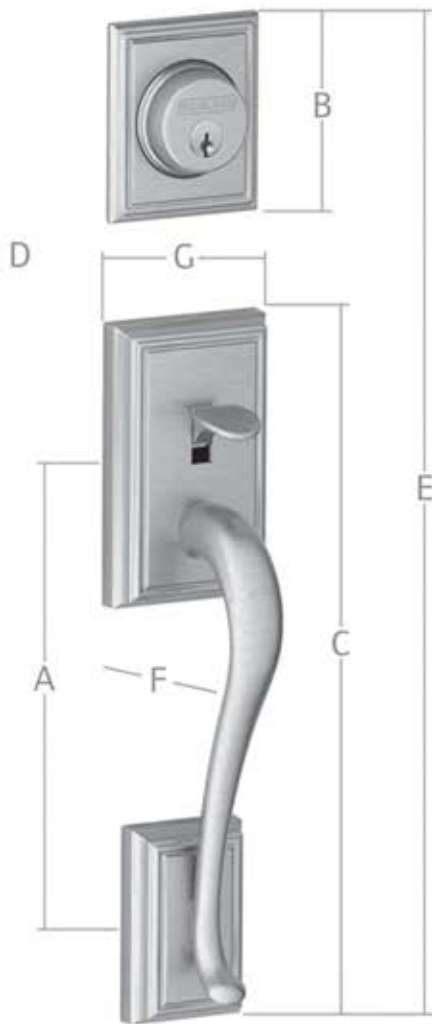

Schlage Addison Exterior Handleset

A	Center to Center Range - Grip	8 - 3/8" to 9 - 7/8"
B	Height - Top Escutcheon	3 - 1/2"
C	Height - Grip	12 - 7/16"
D	Range of Door Prep (5.5" is ideal)	4" - 5-1/2"
E	Total Handleset Height (5.5" Door Prep)	18 - 1/8"
F	Projection from Door	3 - 3/16"
G	Width of Escutcheon	3"