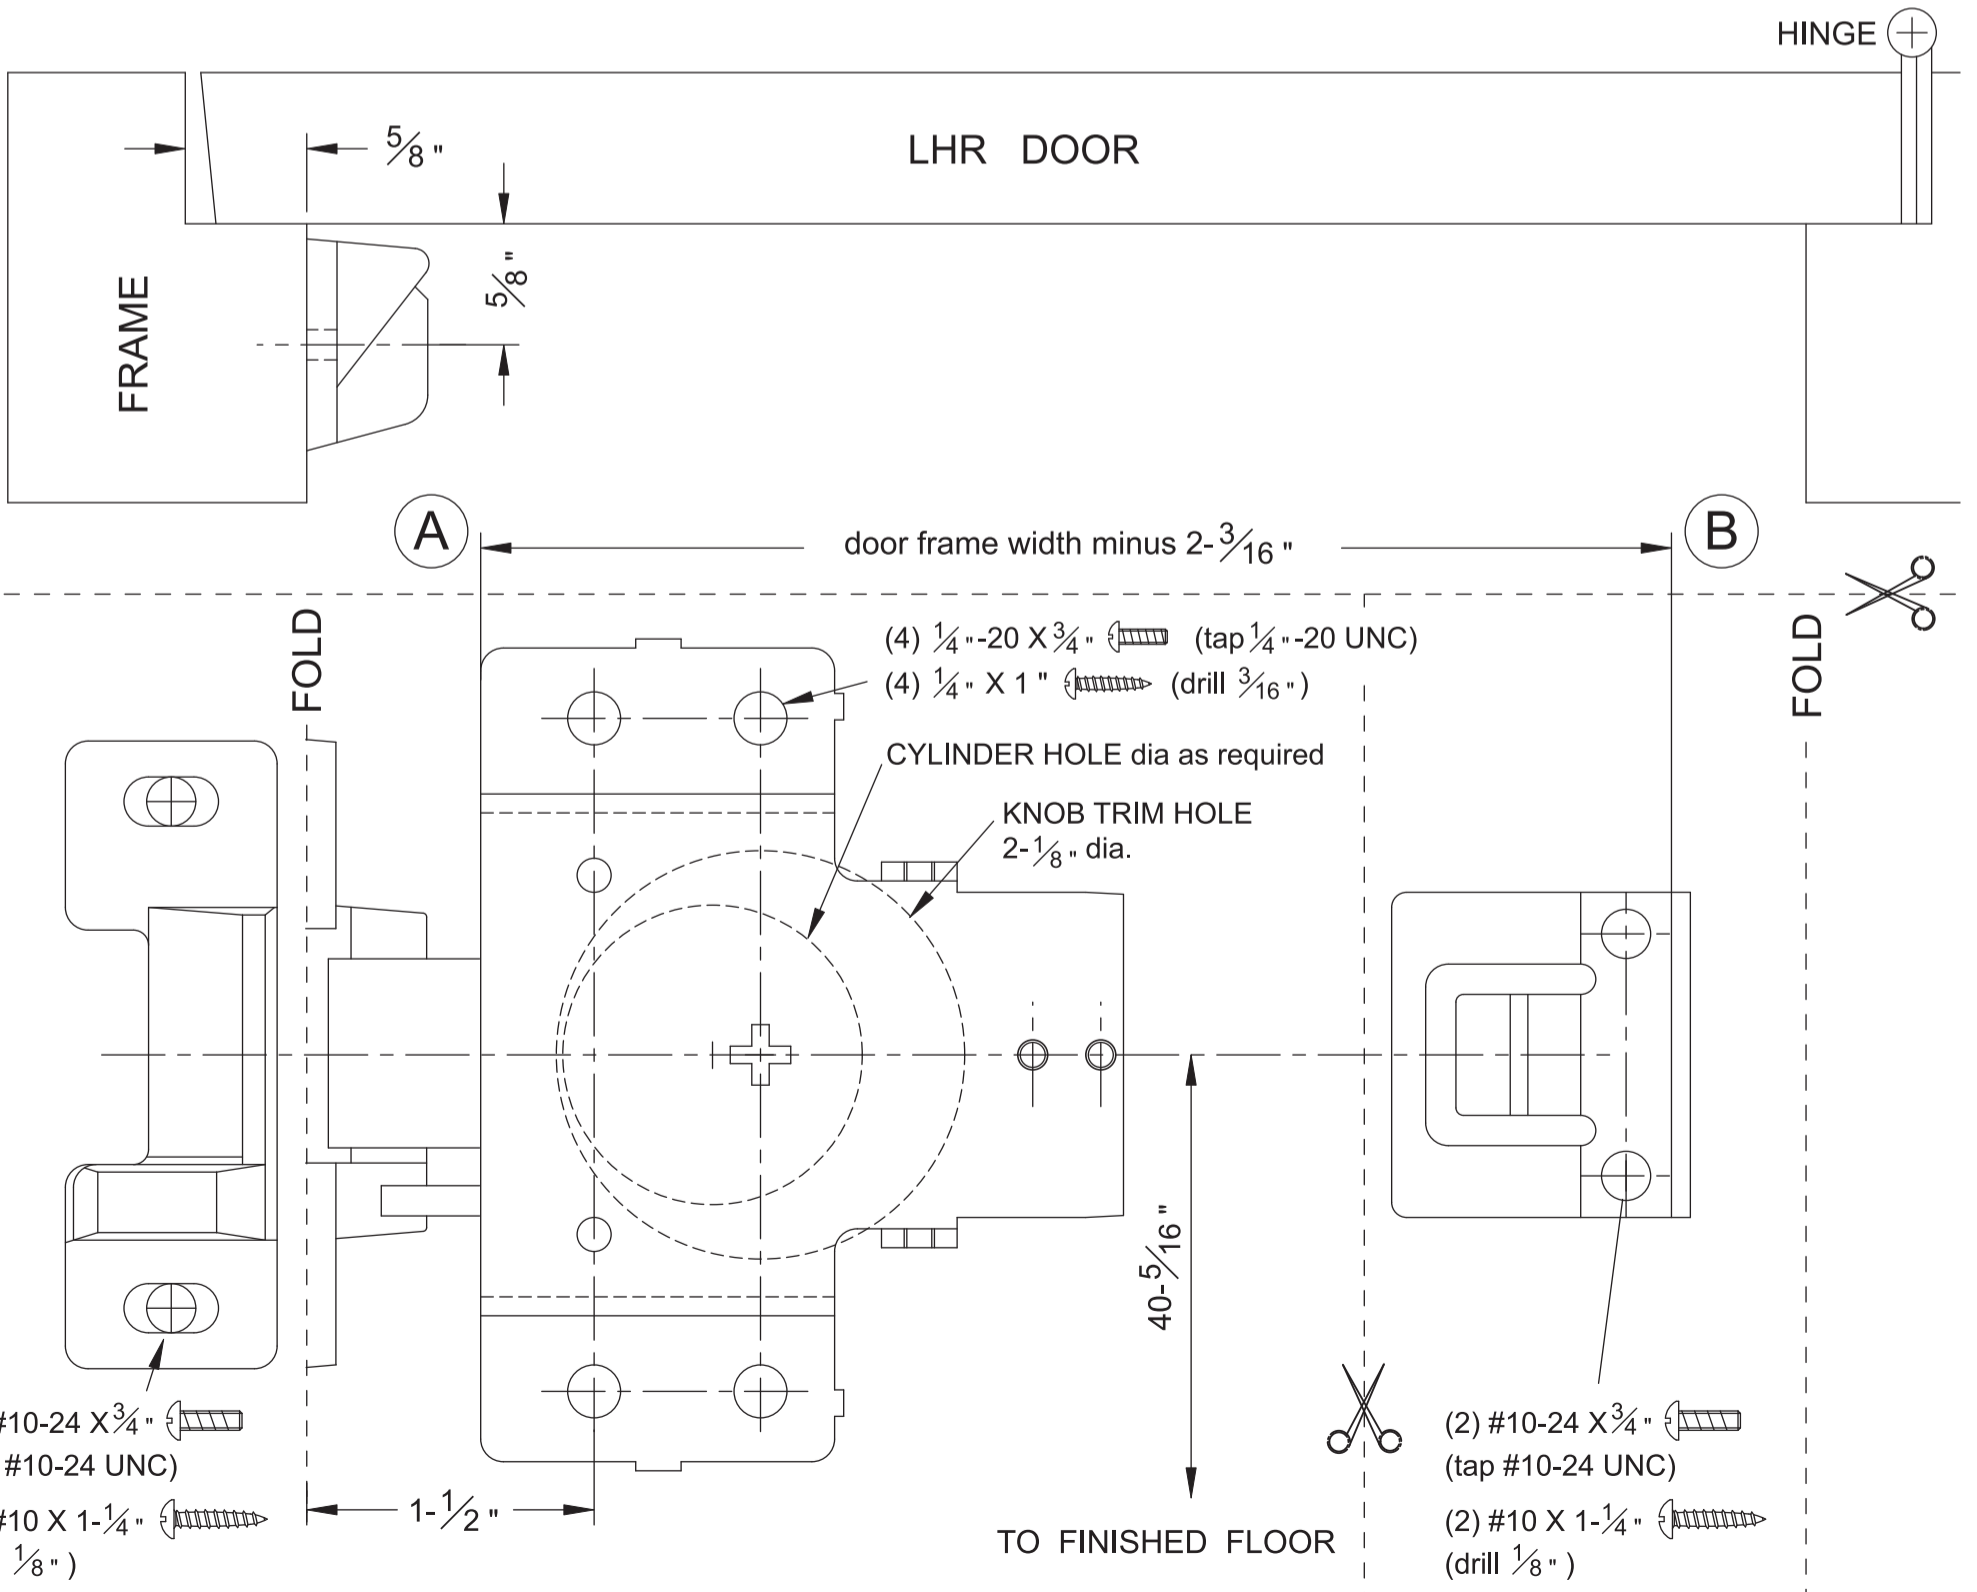

# 4200RF SERIES RIM DEVICE INSTALLATION INSTRUCTIONS FOR LHR DOOR

9503 INS-R441

# 4200RF SERIES RIM DEVICE INSTALLATION INSTRUCTIONS FOR RHR DOOR