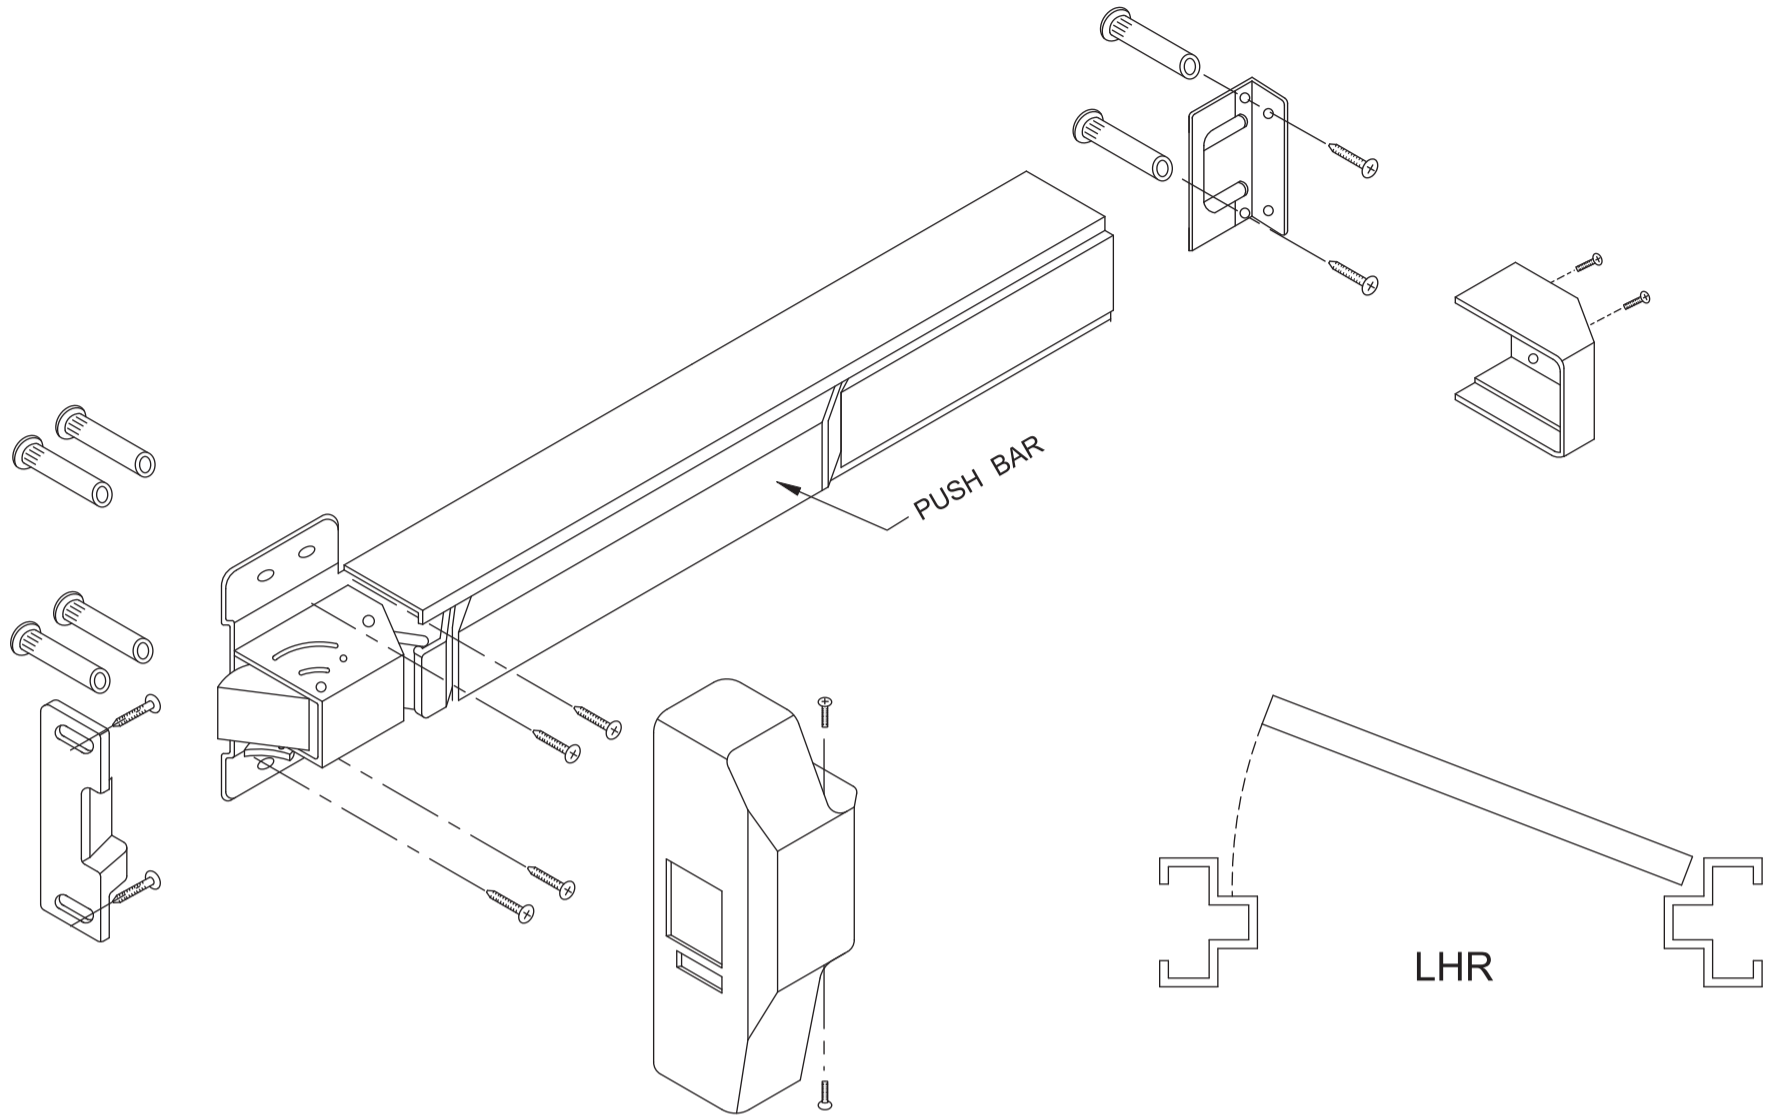

# 4200RF SERIES RIM DEVICE INSTALLATION INSTRUCTIONS FOR LHR DOOR

9503 INS-R441

# 4200RF SERIES RIM DEVICE INSTALLATION INSTRUCTIONS FOR RHR DOOR