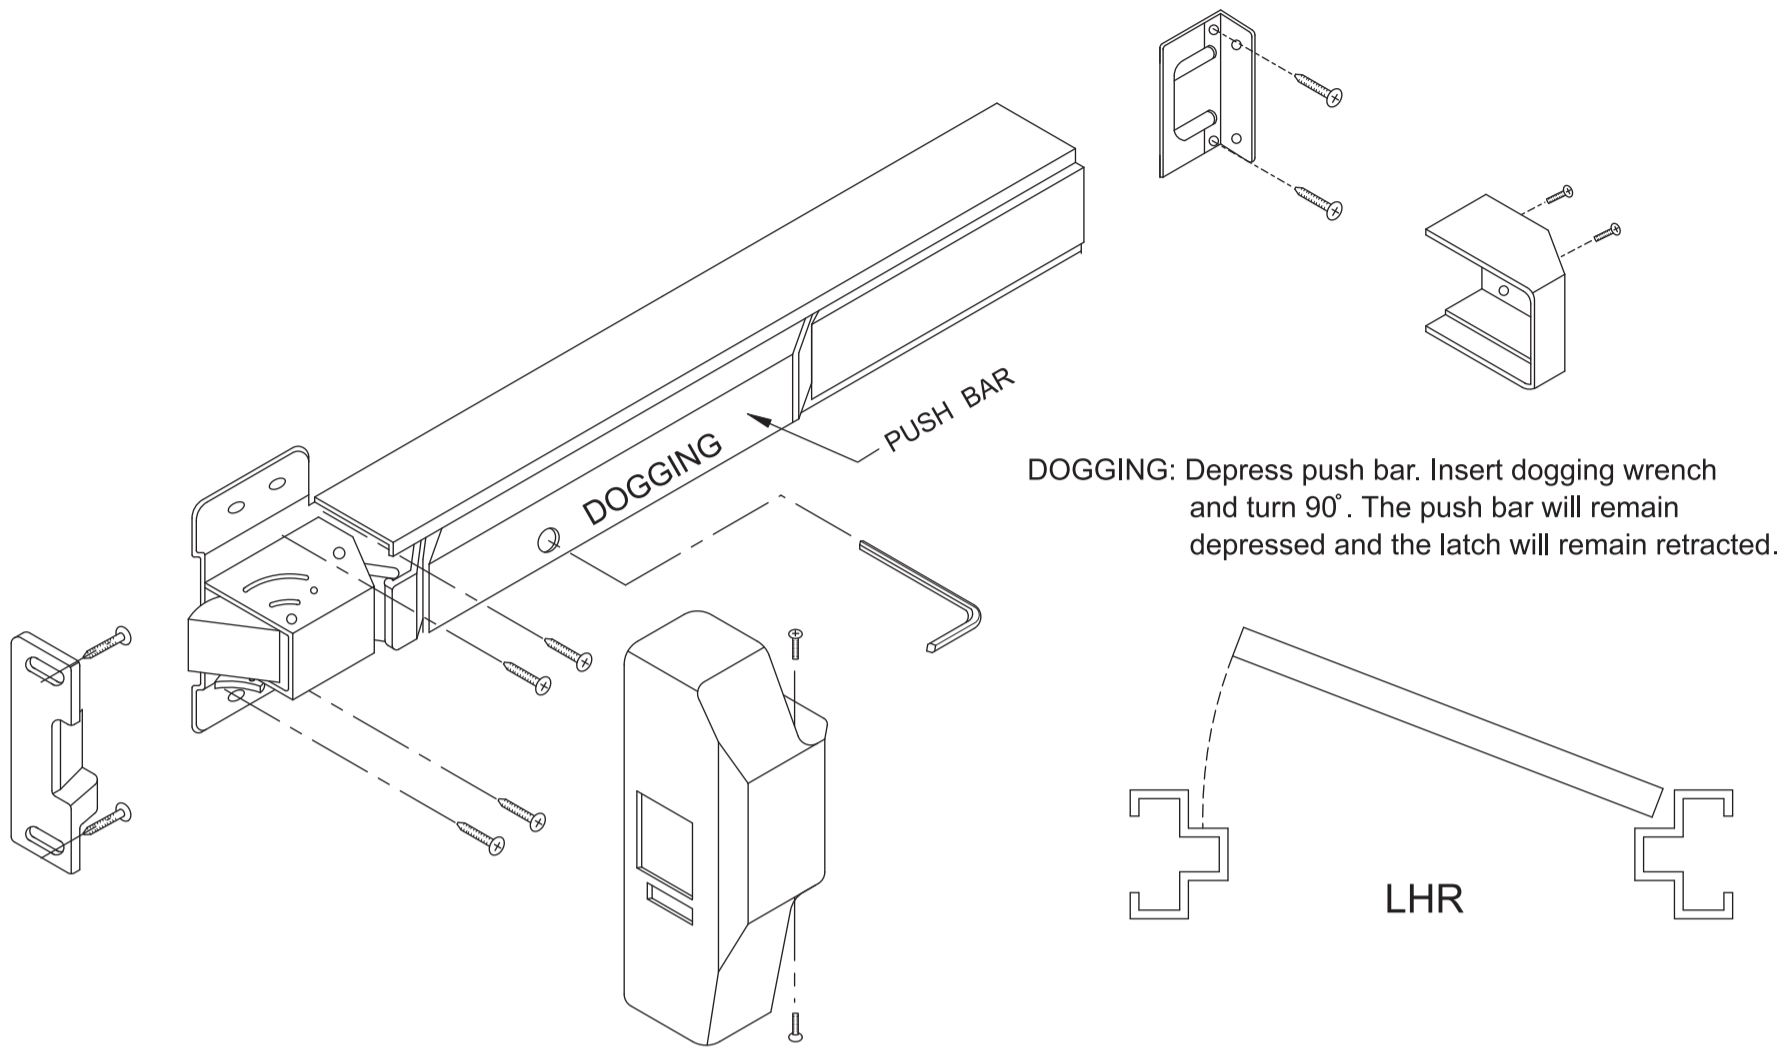

4200R SERIES RIM DEVICE INSTALLATION INSTRUCTIONS FOR LHR DOOR

9503 INS-R440

4200R SERIES RIM DEVICE INSTALLATION INSTRUCTIONS FOR RHR DOOR