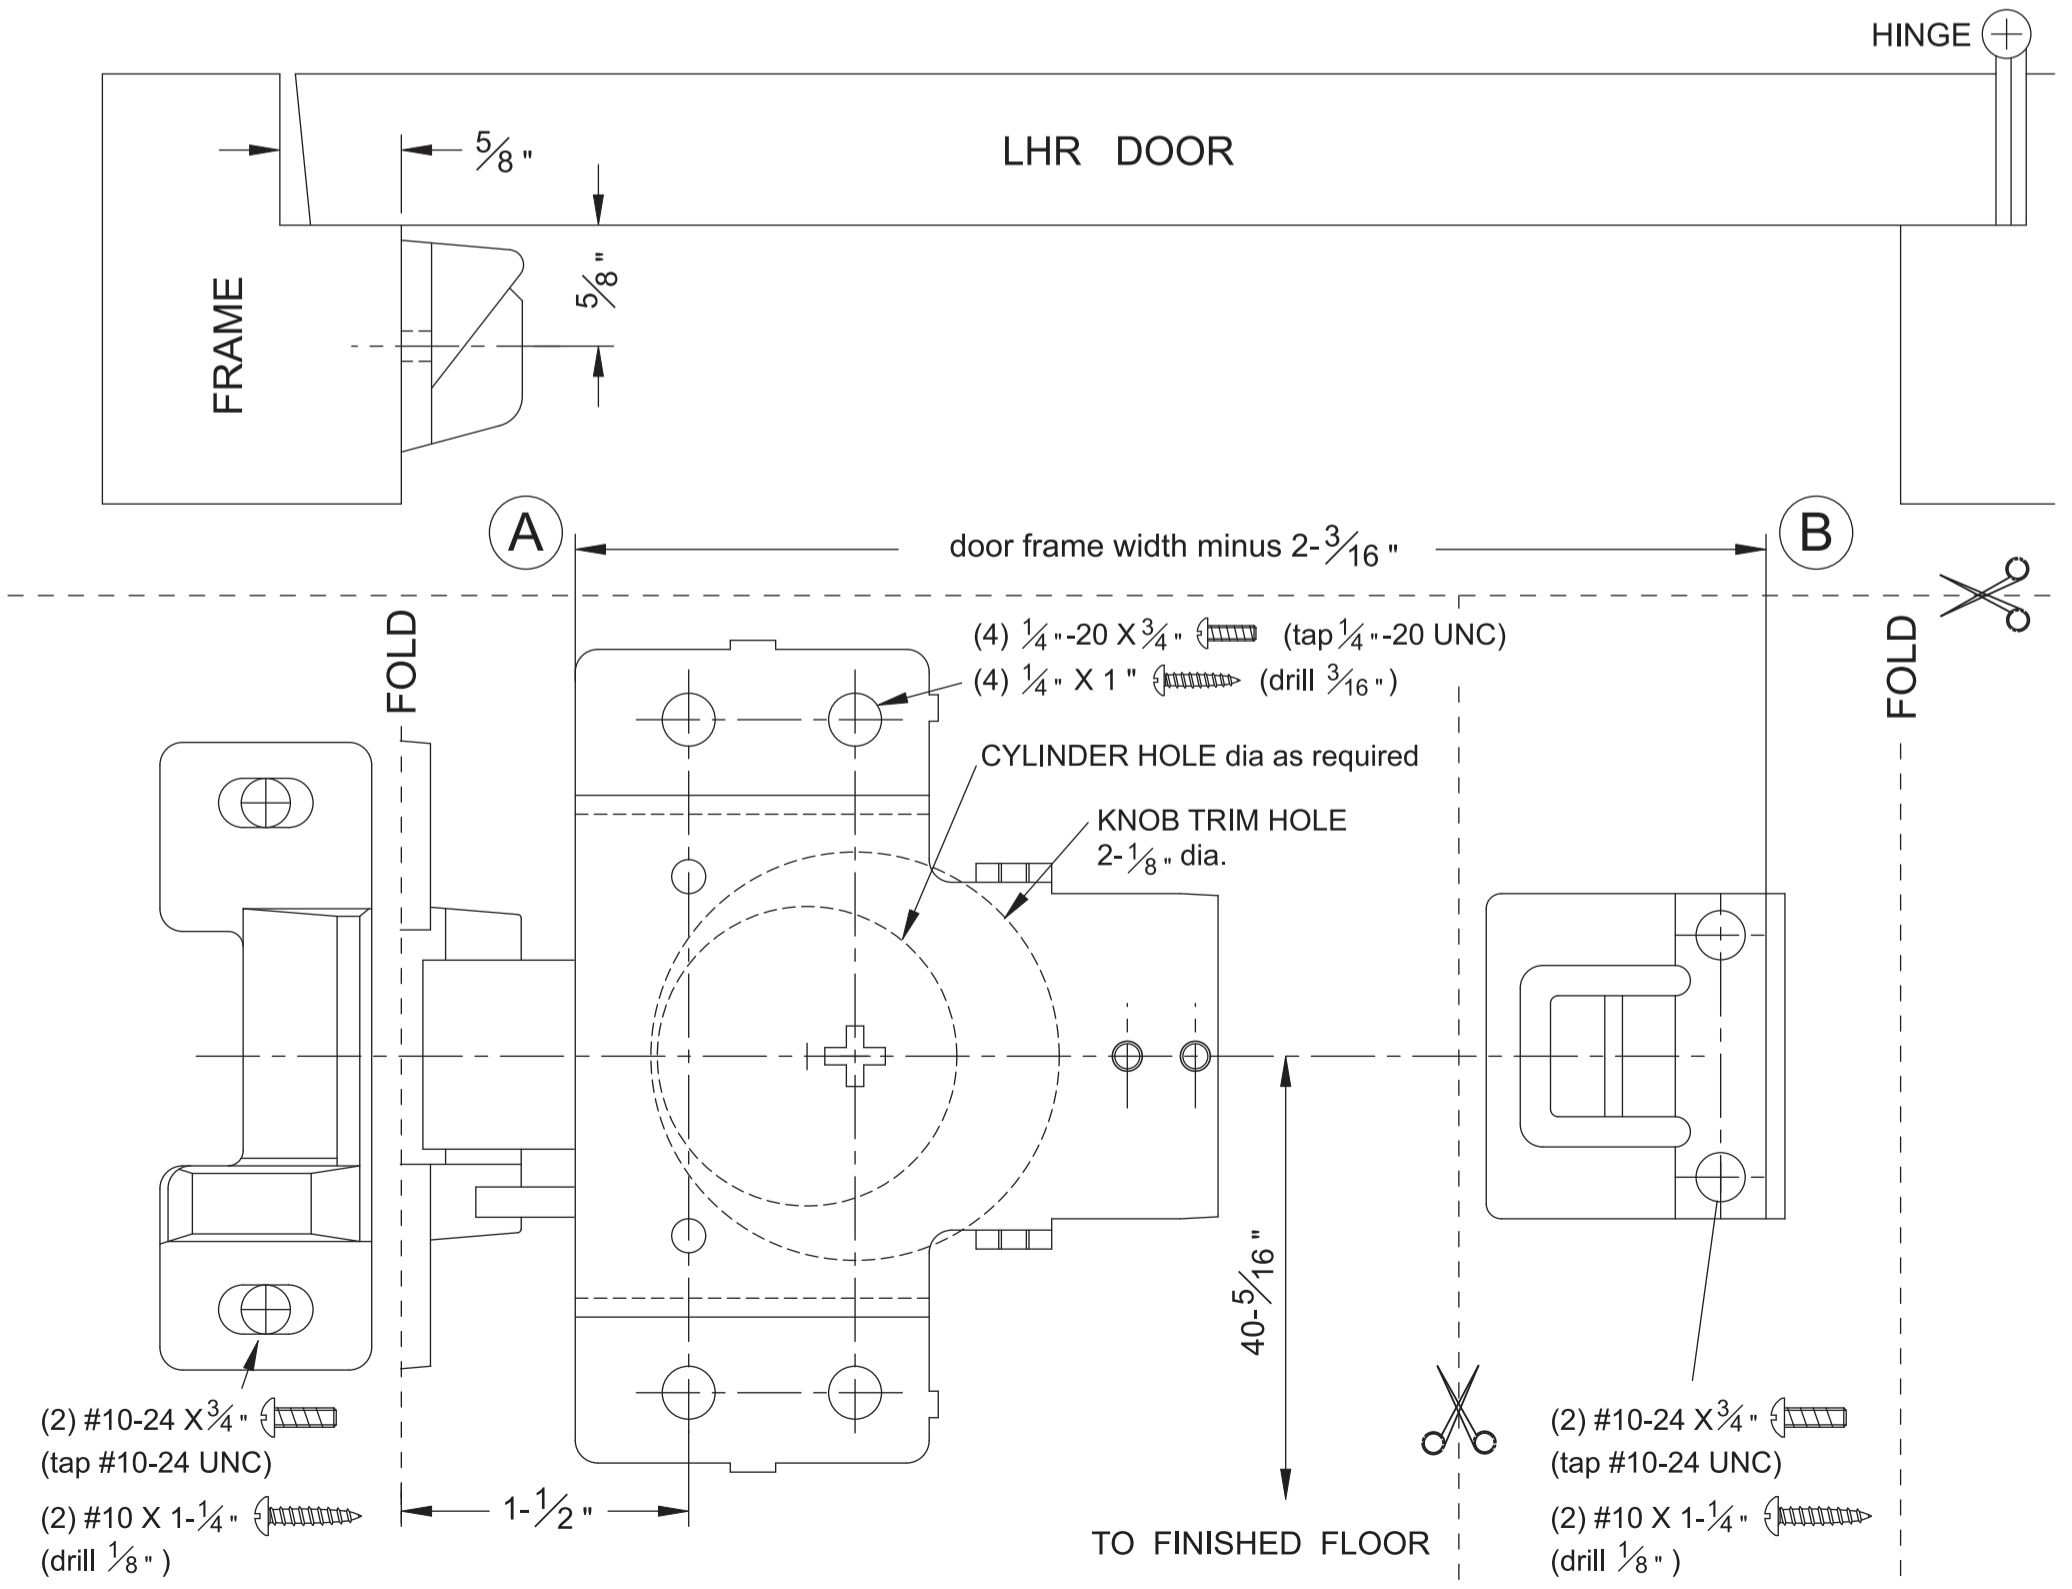

4200R SERIES RIM DEVICE INSTALLATION INSTRUCTIONS FOR LHR DOOR

9503 INS-R440

4200R SERIES RIM DEVICE INSTALLATION INSTRUCTIONS FOR RHR DOOR