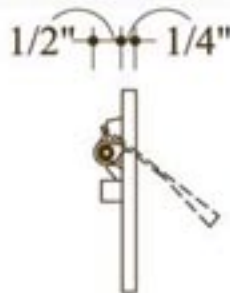

Hamilton HAMI-MS-302 Mail Slot

Shown in Bronze Patina

SIDE VIEW

FRONT VIEW

SIDE VIEW

FRONT VIEW

EXTERIOR SLOT

INTERIOR SLOT

MS302.13 (SHOWN)

Package includes:
 2 Slotted oval head machine screws, $\frac{3}{16}$ " x 2"
 4 Slotted flat head wood screws, $\frac{1}{2}$ "
 2 Deep profile washers
 2 Mounting Brackets

	a	b	c	d	e
MS-302	10"	3"	2"	2 $\frac{3}{4}$ "	$\frac{1}{2}$ "
MS-302.13	13"	3 $\frac{1}{2}$ "	2 $\frac{1}{8}$ "	3 $\frac{3}{8}$ "	$\frac{7}{8}$ "