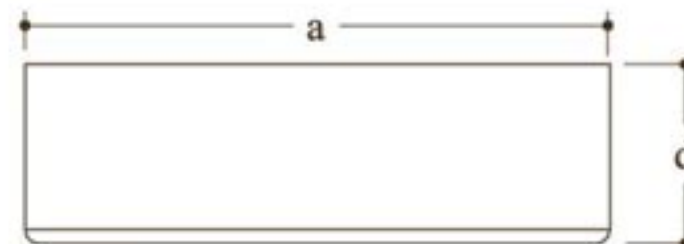

Hamilton HAMI-MS-301 Mail Slot

Shown in Bronze Patina

1/2" 1/4"

SIDE VIEW

EXTERIOR SLOT

FRONT VIEW

e

SIDE VIEW

INTERIOR SLOT

FRONT VIEW

MS301 (SHOWN)

Package includes:

2 Slotted oval head machine screws, 5/16" x 2"

4 Slotted flat head wood screws, 3/4"

2 Deep profile washers

2 Mounting Brackets