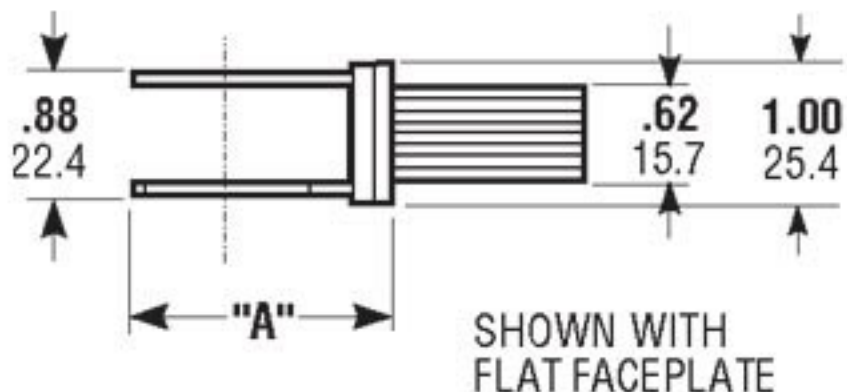

GLO-TH1101 Mortise Lock Deadbolt

BACKSET	"A"
31/32" 24.6	1.63 41.4
1-1/8" 28.6	1.78 45.2

HOW BACKSET IS MEASURED