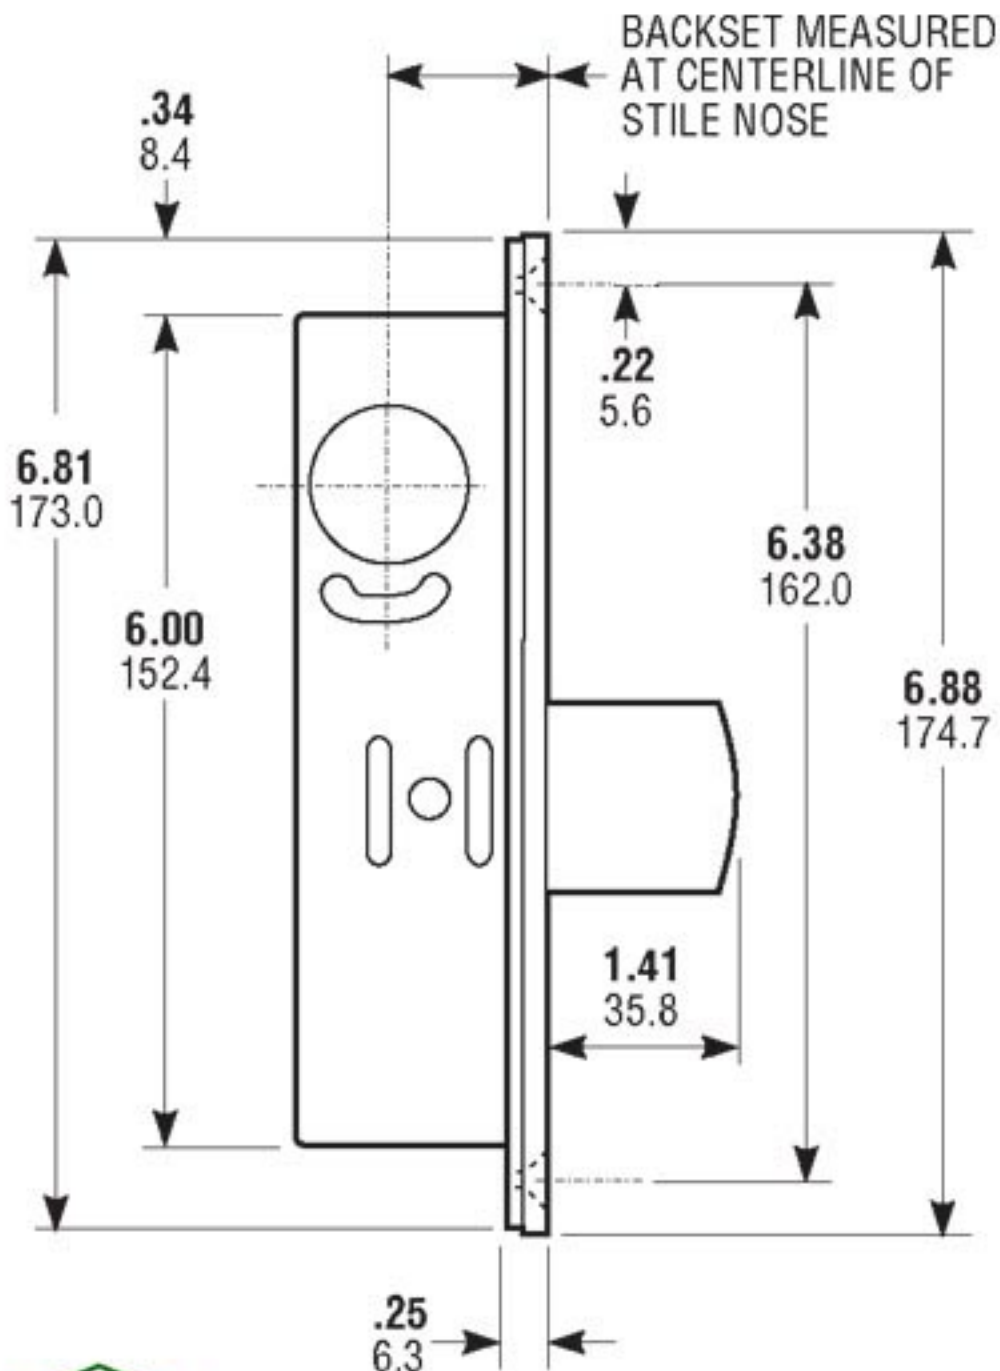

GLO-TH1101 Mortise Lock Deadbolt

BACKSET	"A"
31/32" 24.6	1.63 41.4
1-1/8" 28.6	1.78 45.2

HOW BACKSET IS MEASURED