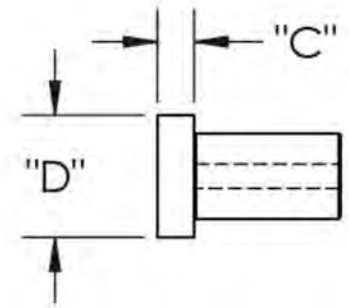

# First Impressions STR06 - Sutter Pull

Overall Length "A"	Center To Center "B"	Thickness "C"	Face Width "D"
12"(305mm)	8"(203mm)	3/8"(10mm)	1 1/4"(32mm)
24"(610mm)	18"(457mm)	3/8"(10mm)	1 1/4"(32mm)
36"(914mm)	24"(610mm)	3/8"(10mm)	1 1/4"(32mm)
48"	36"(914mm)	3/8"(10mm)	1 1/4"(32mm)
50"	48" (1219.2mm)	3/8"(10mm)	1 1/4"(32mm)