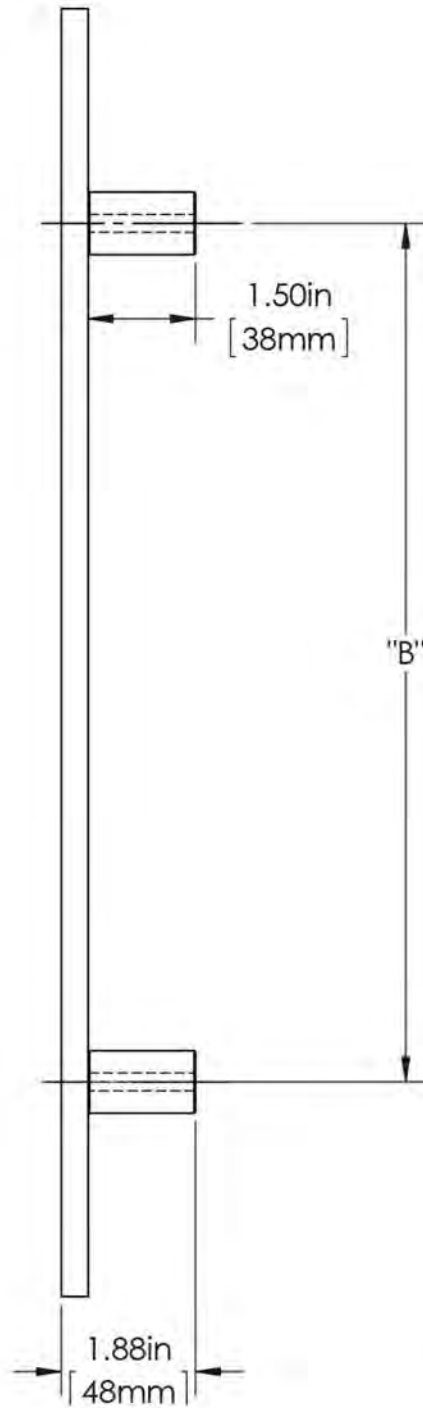

# First Impressions STR06 - Sutter Pull

Overall Length "A"	Center To Center "B"	Thickness "C"	Face Width "D"
12"(305mm)	8"(203mm)	3/8"(10mm)	1 1/4"(32mm)
24"(610mm)	18"(457mm)	3/8"(10mm)	1 1/4"(32mm)
36"(914mm)	24"(610mm)	3/8"(10mm)	1 1/4"(32mm)
48"	36"(914mm)	3/8"(10mm)	1 1/4"(32mm)
50"	48" (1219.2mm)	3/8"(10mm)	1 1/4"(32mm)