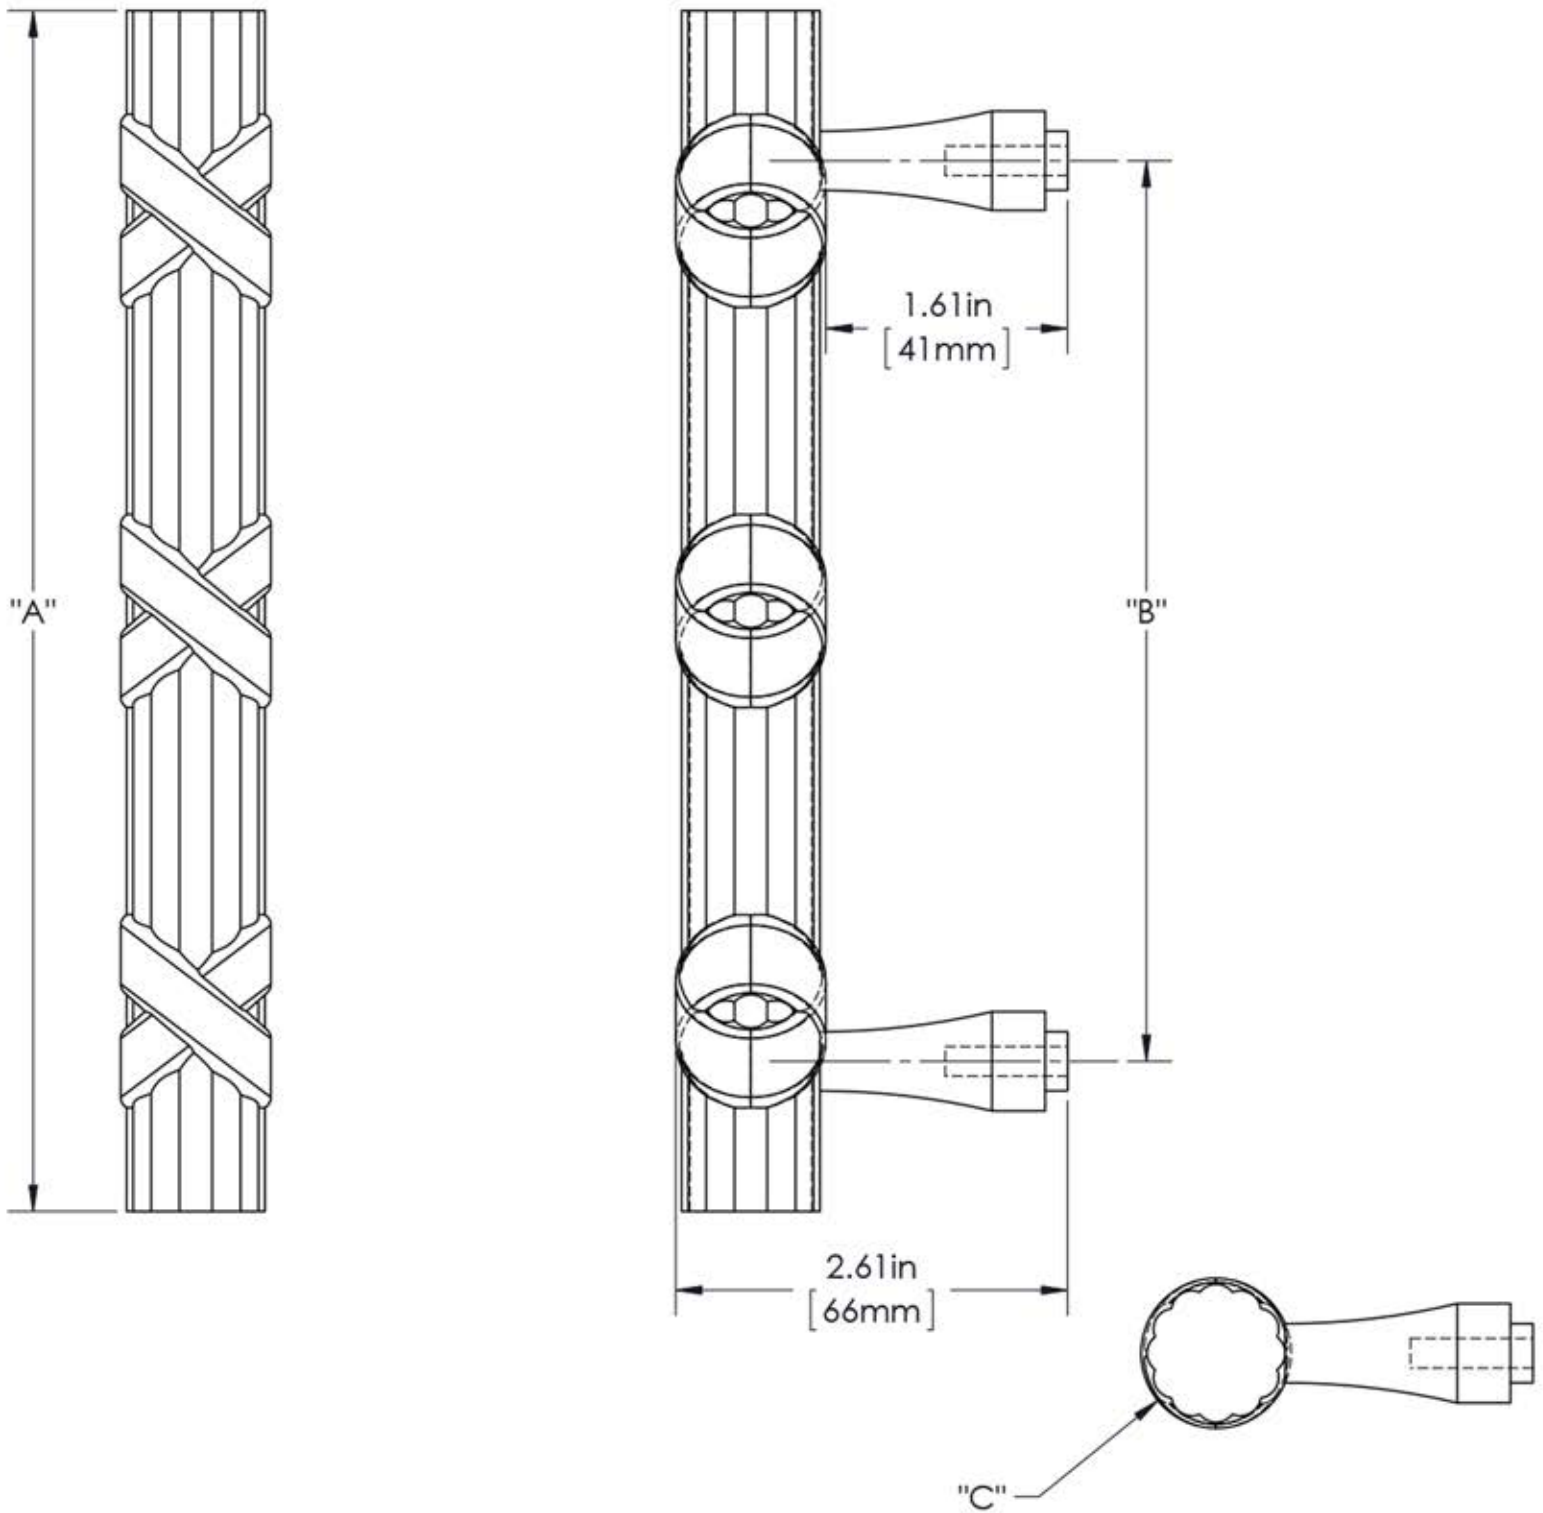

# First Impressions OZK1RDDSBR

Overall Length "A"	Center To Center "B"	Overall Diameter
8"(203mm)	5"(127mm)	1"(25mm)
16"(406mm)	10"(254mm)	1"(25mm)