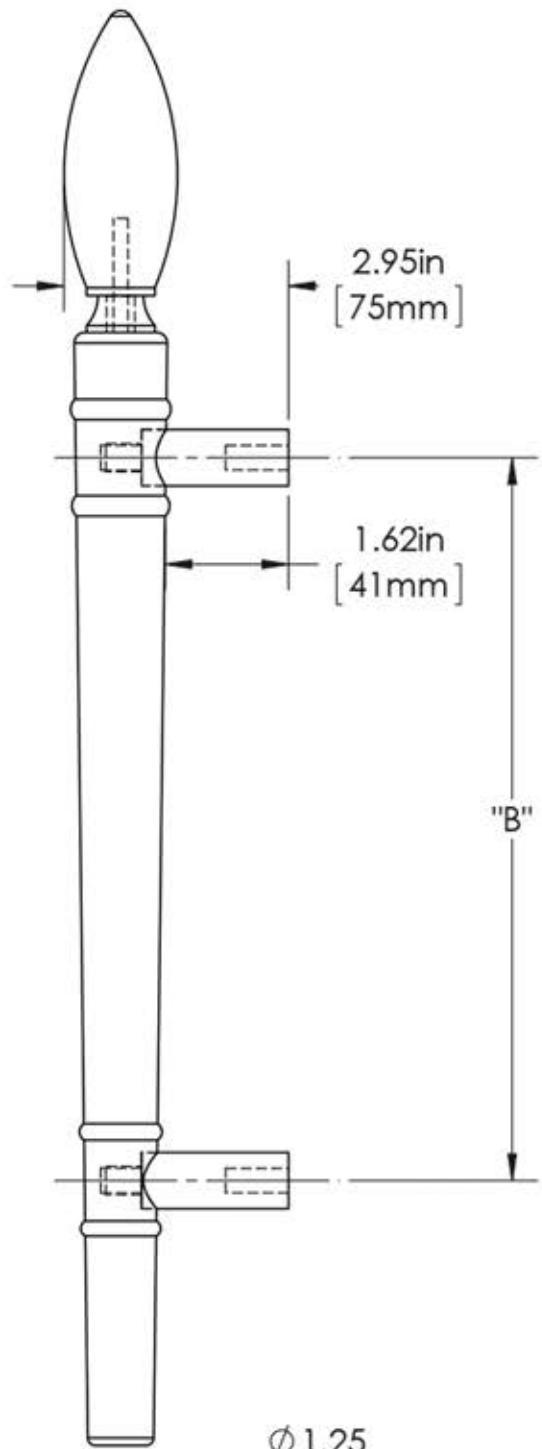

# First Impressions OMP3SMTSBR

Overall Length "A"	Center To Center "B"	Overall Diameter
18"(457mm)	9 1/2"(241mm)	1 1/4"(32mm)
24"(610mm)	15 1/2"(394mm)	1 1/4"(32mm)