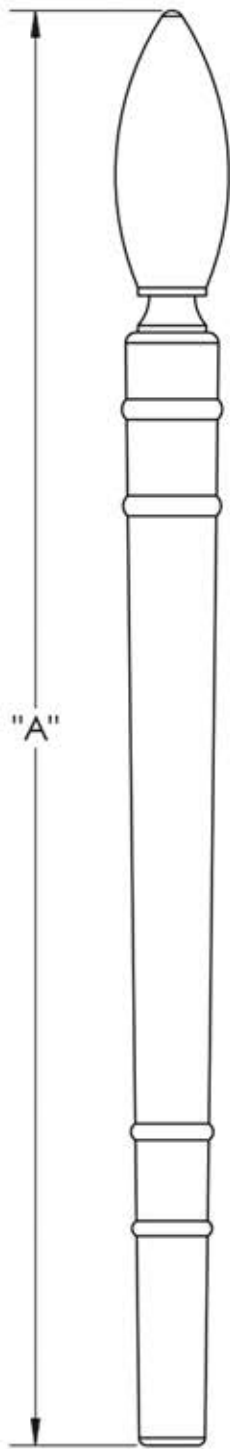

# First Impressions OMP3SMTSBR

Overall Length "A"	Center To Center "B"	Overall Diameter
18"(457mm)	9 1/2"(241mm)	1 1/4"(32mm)
24"(610mm)	15 1/2"(394mm)	1 1/4"(32mm)