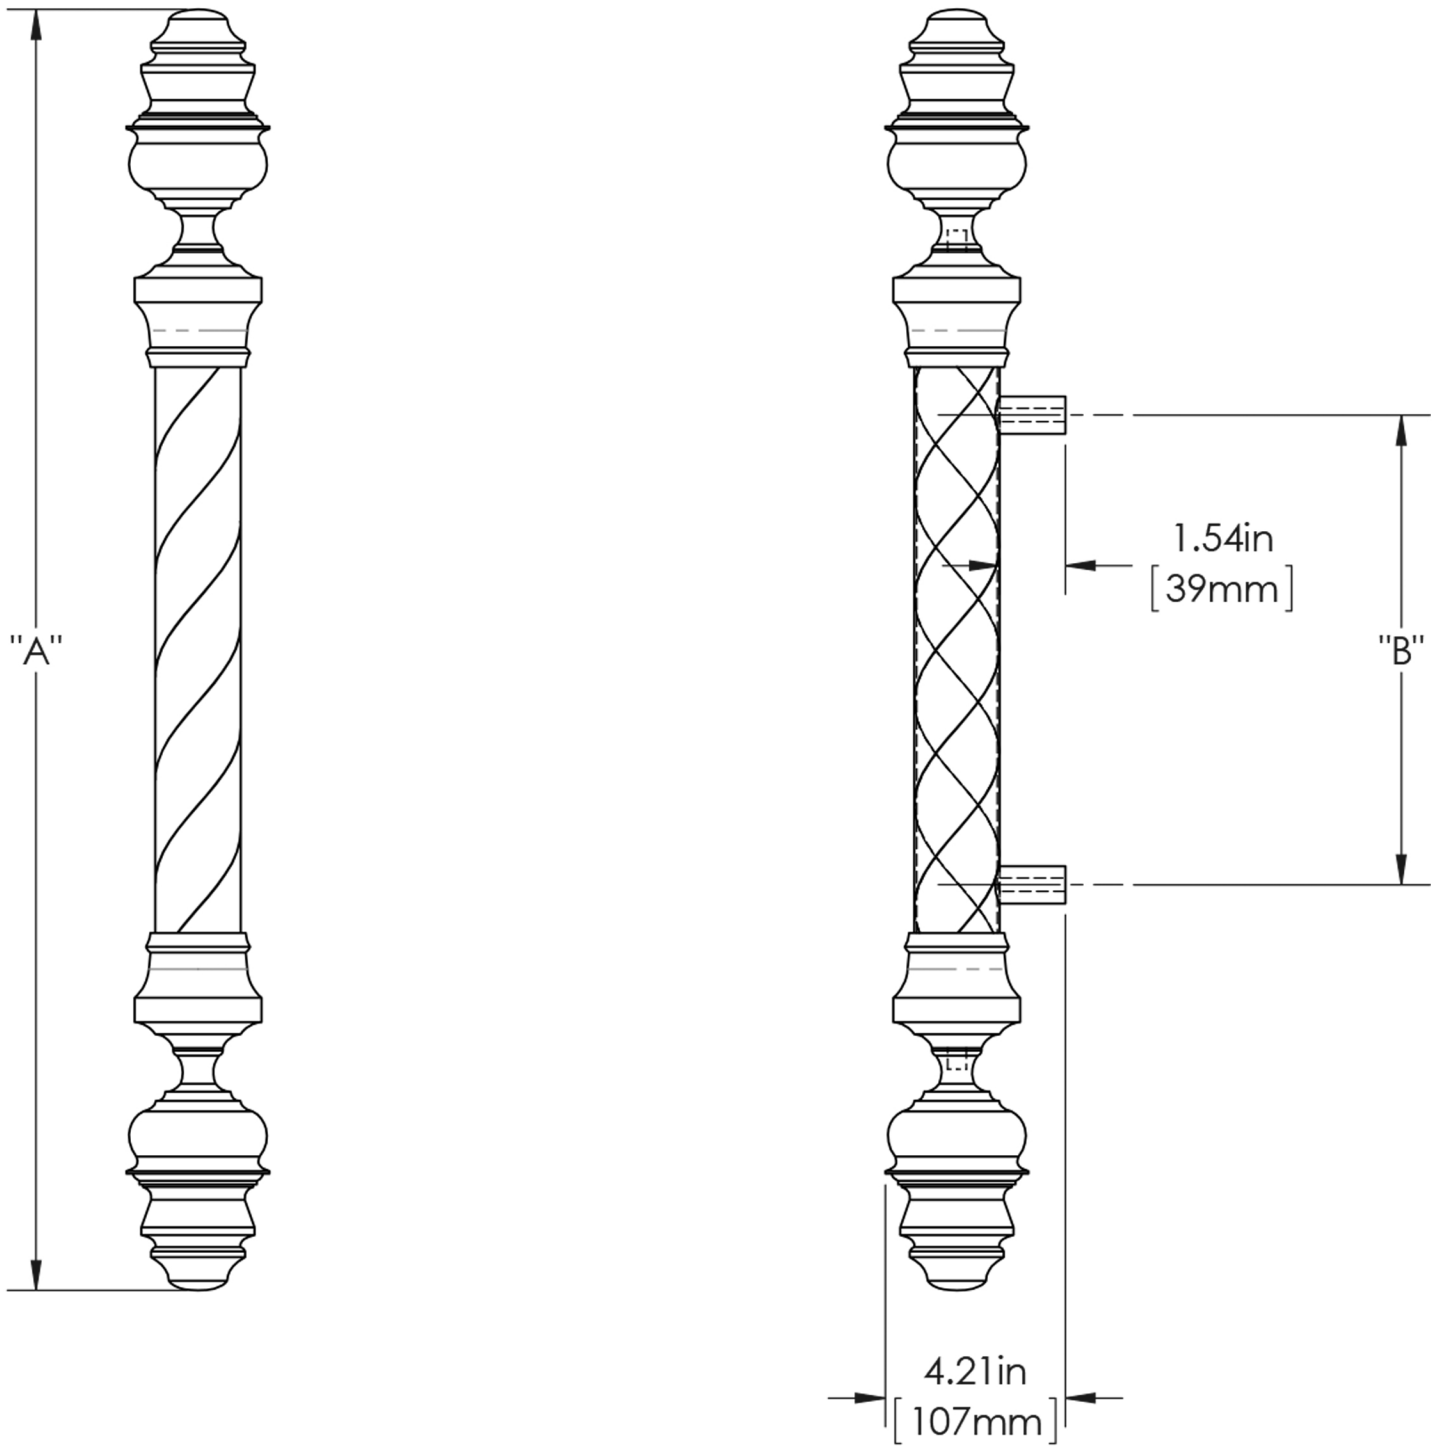

First Impressions MDS01- MadisonCollection Series 1 Pull

Overall Length "A"	Center To Center "B"	Overall Diameter "C"
26"(660mm)	8"(203mm)	2"(51mm)
30"(762mm)	11"(279mm)	2"(51mm)