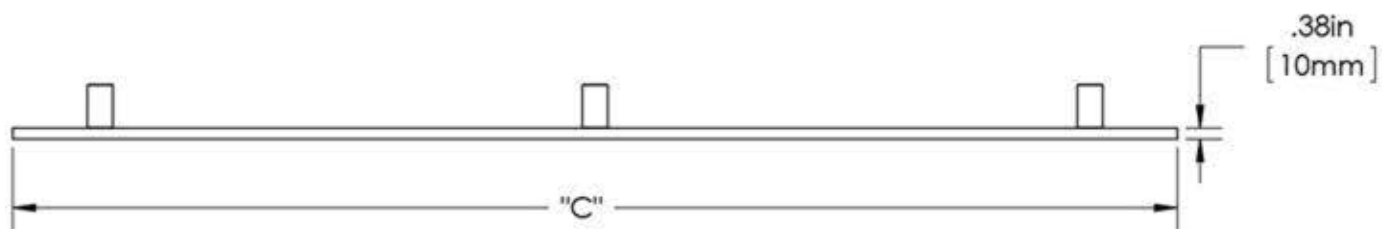

# First Impressions DLN1040SMTSAL

Overall Height "A"	Center To Center "B"	Overall Length "C"
12"(305mm)	8"(203mm)	40"(1016mm)