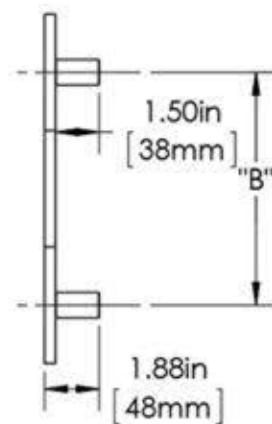

# First Impressions DLN1040SMTSAL

Overall Height "A"	Center To Center "B"	Overall Length "C"
12"(305mm)	8"(203mm)	40"(1016mm)