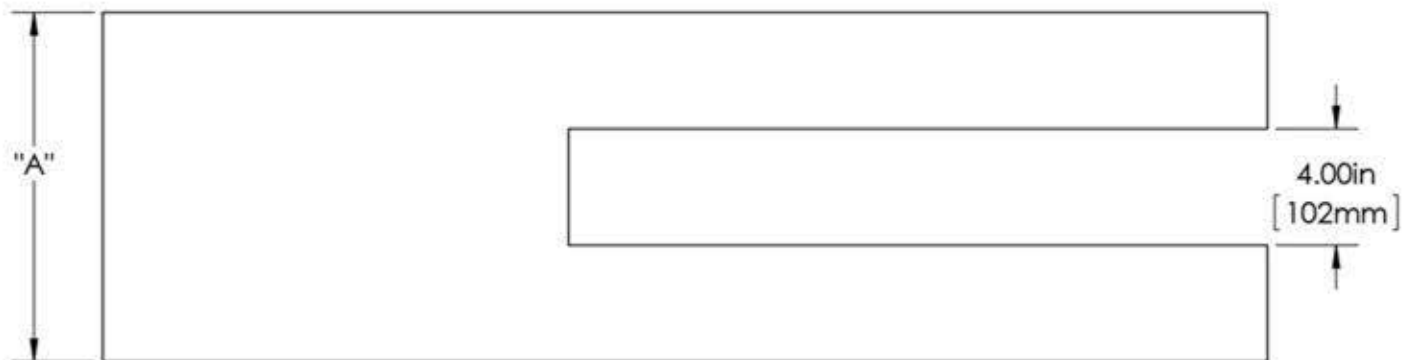

# First Impressions DLN1040SMTSAL

Overall Height "A"	Center To Center "B"	Overall Length "C"
12"(305mm)	8"(203mm)	40"(1016mm)