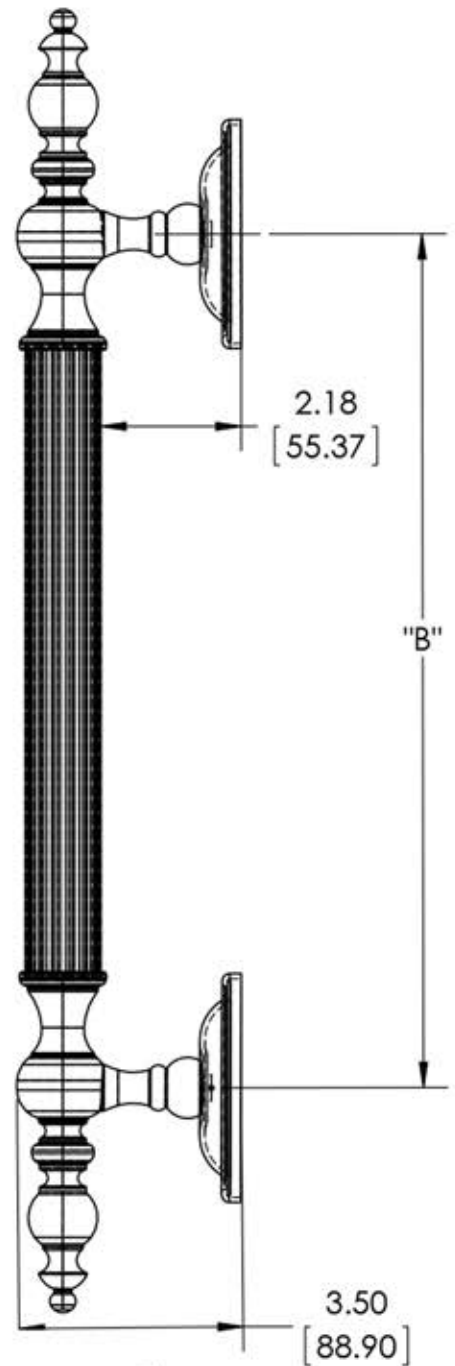

First Impressions CST1RDDRR

Overall Length "A"	Center To Center "B"	Overall Diameter "C"
20"(508mm)	13 1/8"(333mm)	1"(25mm)
24"(609mm)	17 1/8"(435mm)	1"(25mm)
30"(762mm)	23 1/8"(587mm)	1"(25mm)