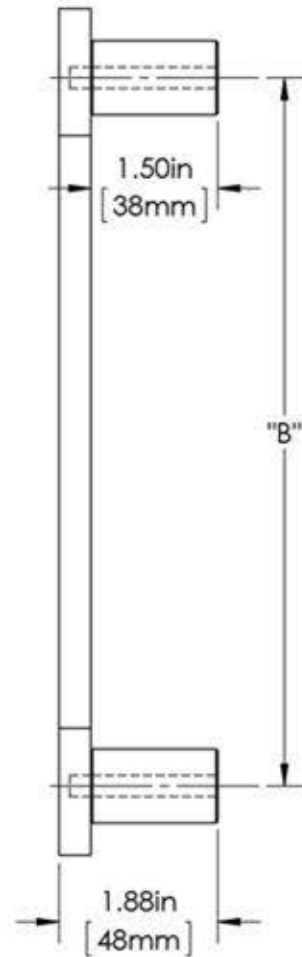

# First Impressions CSD1SMTSAL

Overall Height "A"	Center To Center "B"	Face "D"	Overall Width "C"
6"(152mm)	4 1/2"(114mm)	3/4"(19mm)	3"(76mm)
12"(229mm)	10 1/2"(267mm)	1 1/2"(38mm)	6"(152mm)