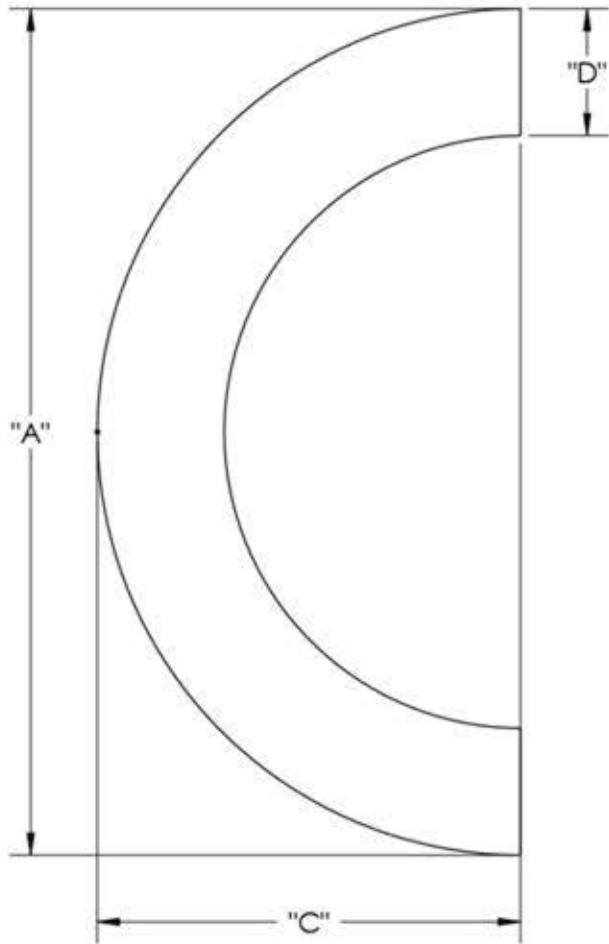

# First Impressions CSD1SMTSAL

Overall Height "A"	Center To Center "B"	Face "D"	Overall Width "C"
6"(152mm)	4 1/2"(114mm)	3/4"(19mm)	3"(76mm)
12"(229mm)	10 1/2"(267mm)	1 1/2"(38mm)	6"(152mm)