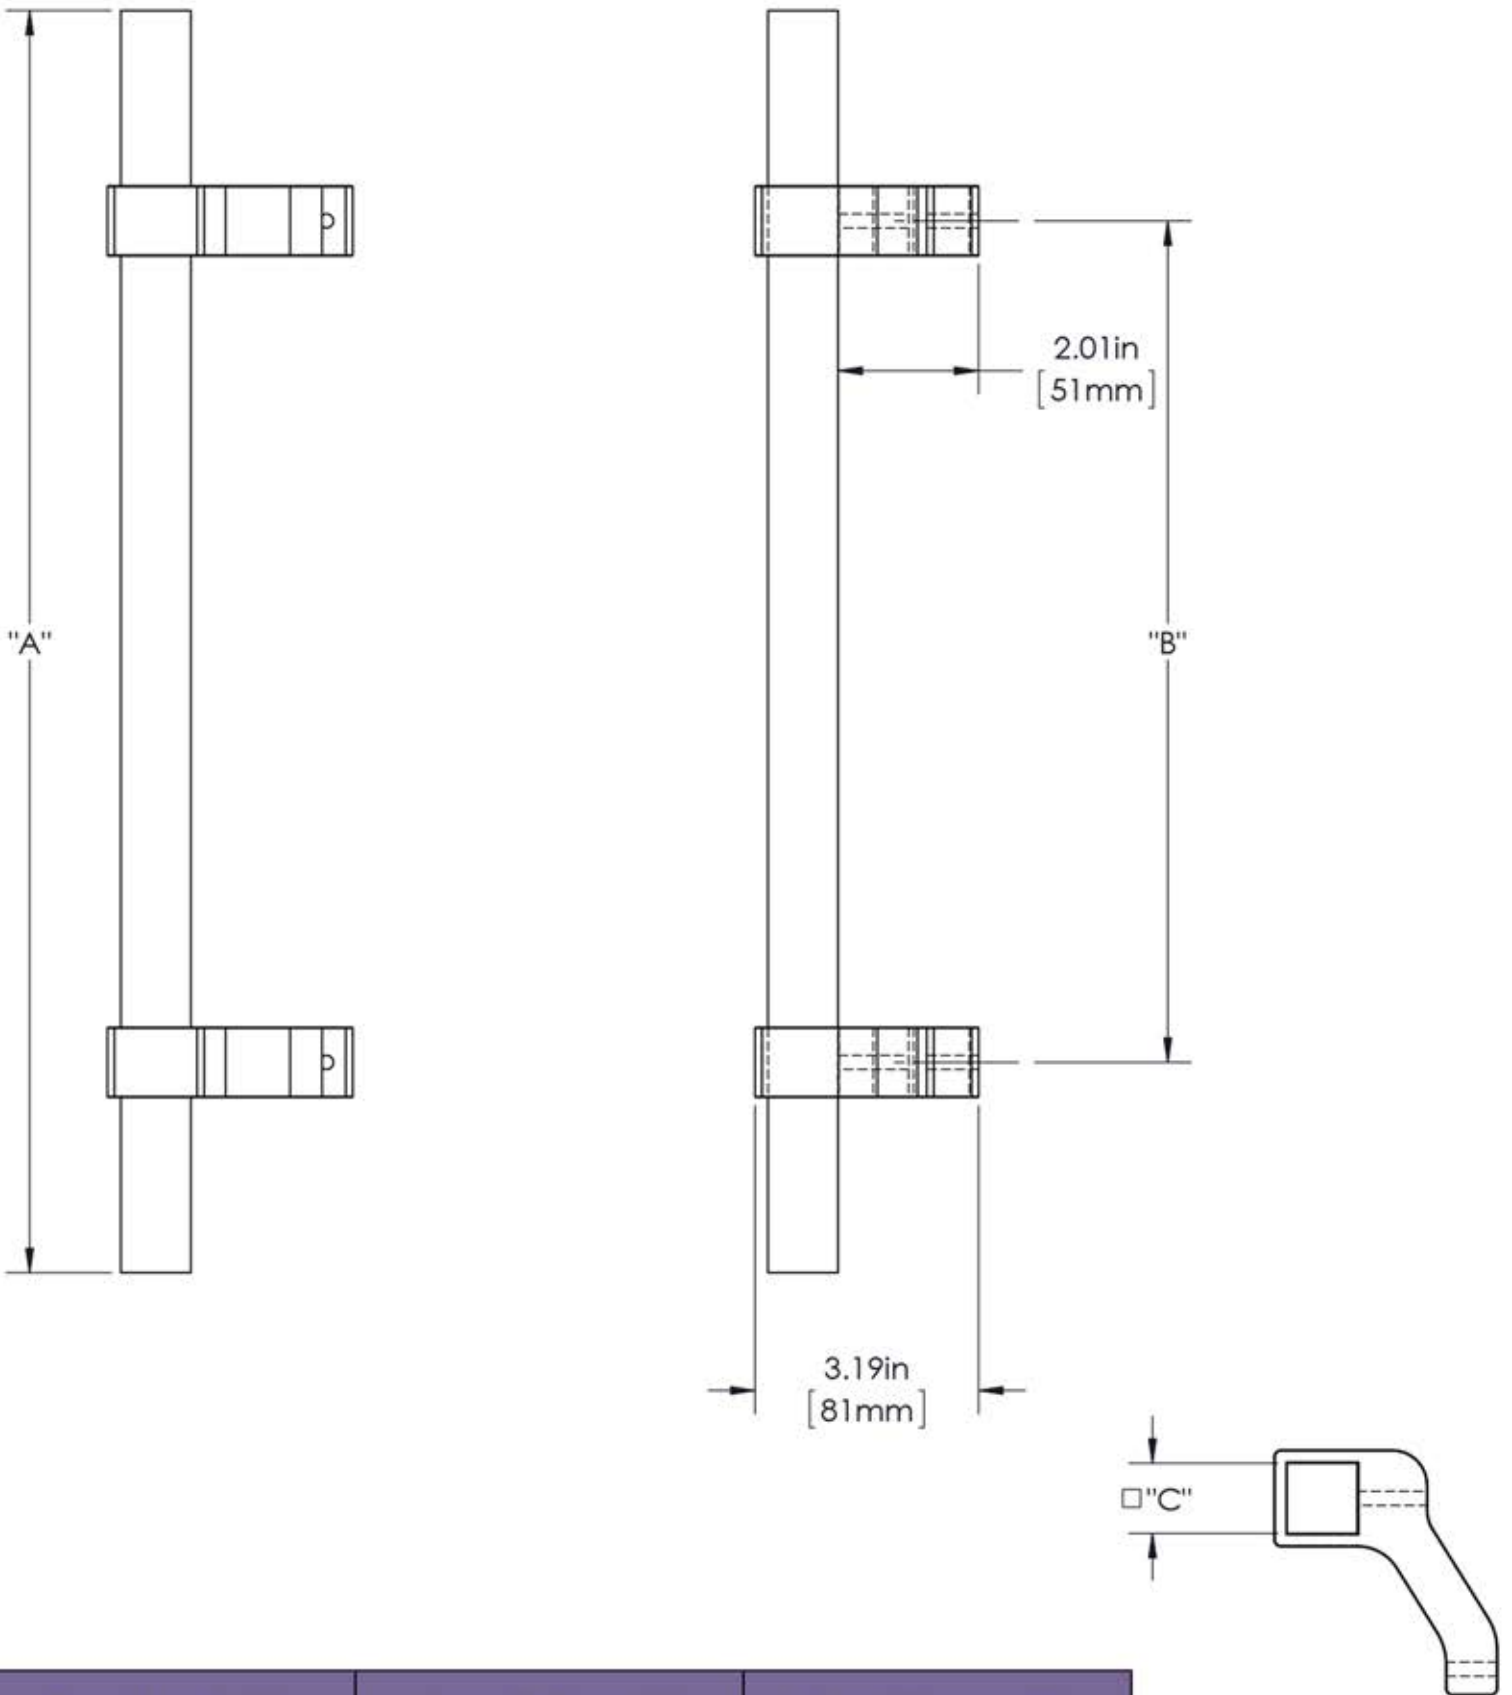

# First Impressions BSE100FAL

Overall Length "A"	Center To Center "B"	Overall Diameter "C"
12"(305mm)	8"(203mm)	1"(25mm)
24"(610mm)	18"(457mm)	1"(25mm)
36"(914mm)	24"(610mm)	1"(25mm)