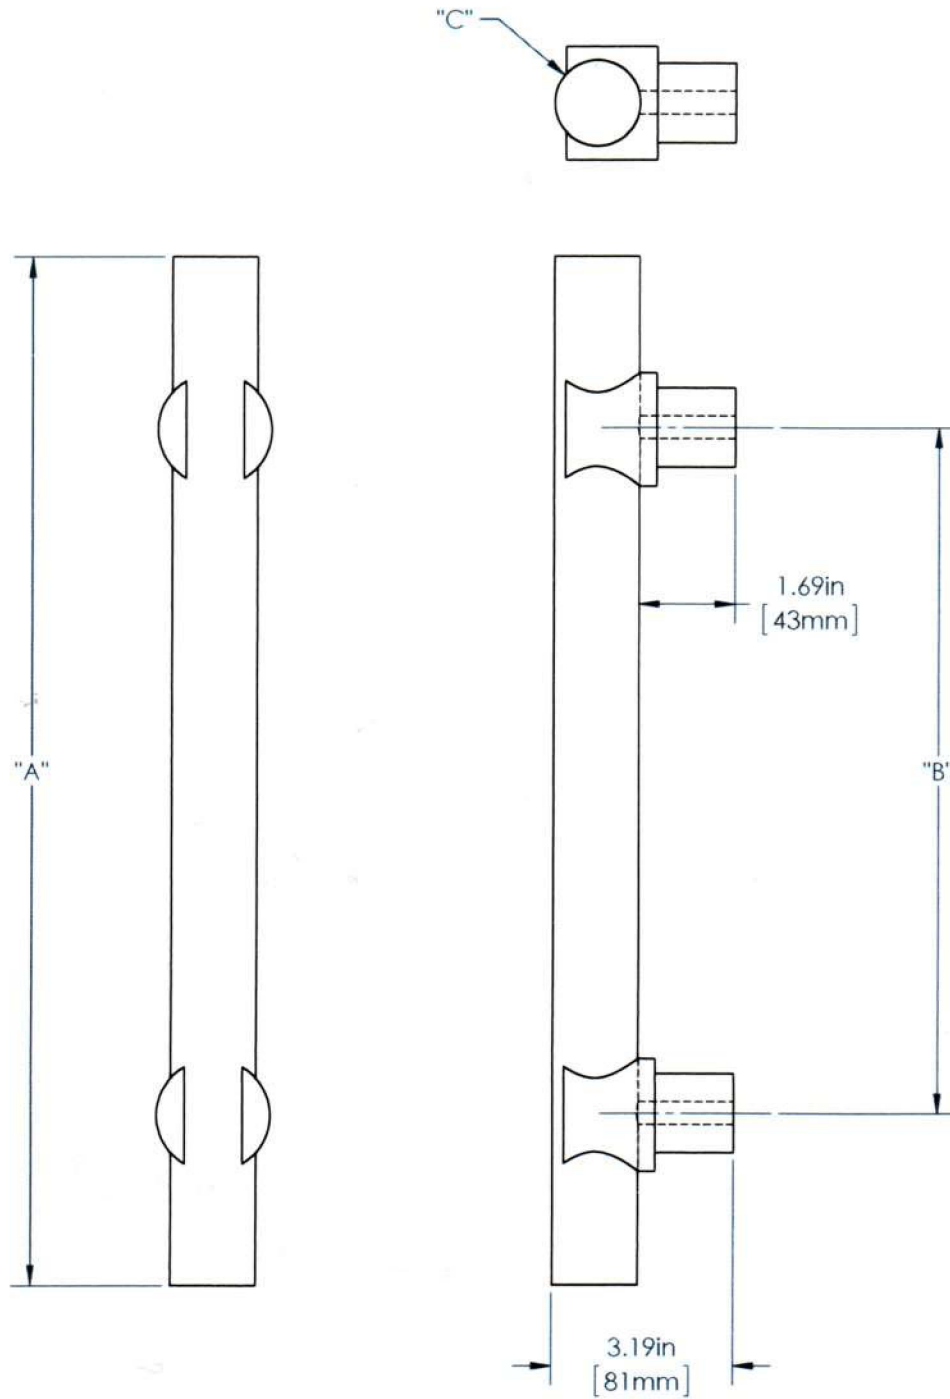

First Impressions ATC01, Arctic Handle

Overall Length "A"	Center To Center "B"	Overall Diameter "C"
18"	12"	1-1/2"
24"	18"	1-1/2"
36"	24"	1-1/2"