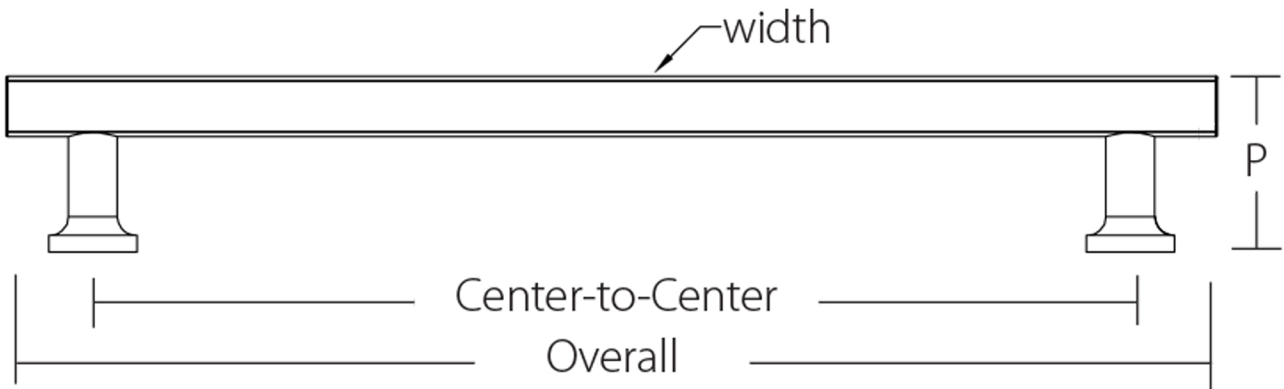

Emtek 87001 and Emtek 87002 Freestone Pull

Product Code	C-to-C	Overall	Projection(P)	Width	Base
87001	12"	14"	2"	1 ¹ / ₁₆ "	1"
87002	18"	20"	2"	1 ¹ / ₁₆ "	1"