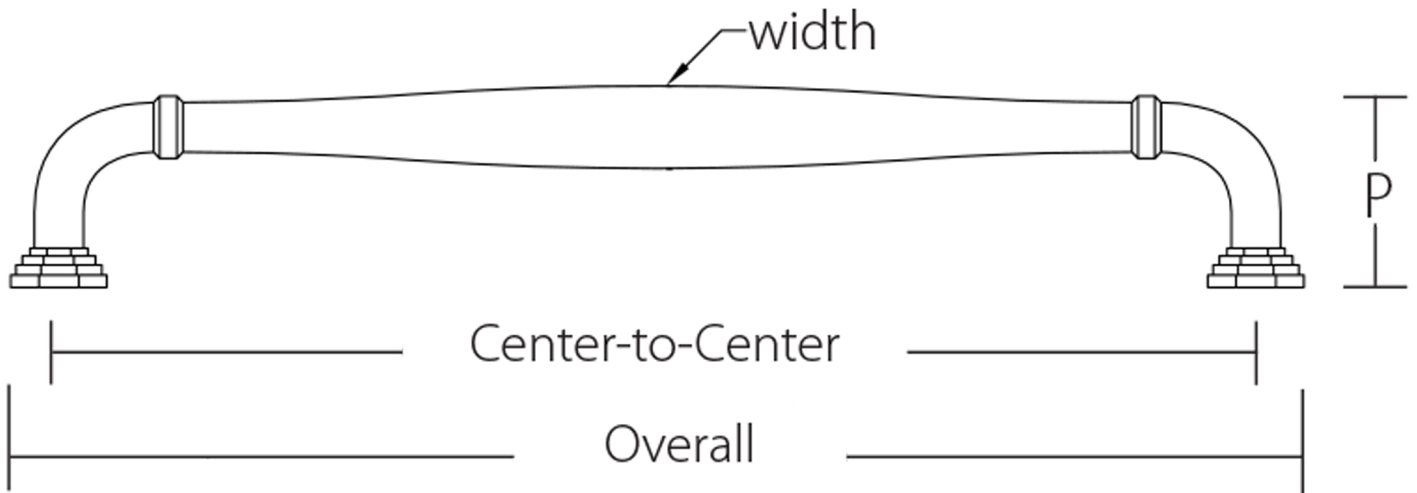

Emtek 86910 and 86911 Blythe Pull

Product Code	C-to-C	Overall	Projection(P)	Width	Base
86910	12"	12½"	2"	13/16"	1"
86911	18"	18½"	2"	13/16"	1"