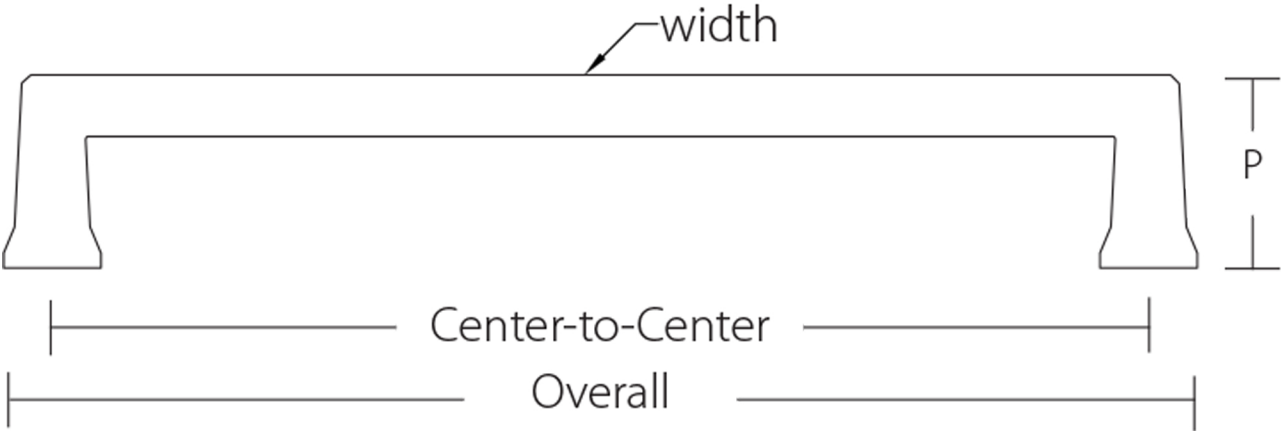

Emtek Alexander Pull

Product Code	C-to-C	Overall	Projection(P)	Width	Base
86442	12"	13"	2"	1/2"	1"
86443	18"	19"	2"	1/2"	1"