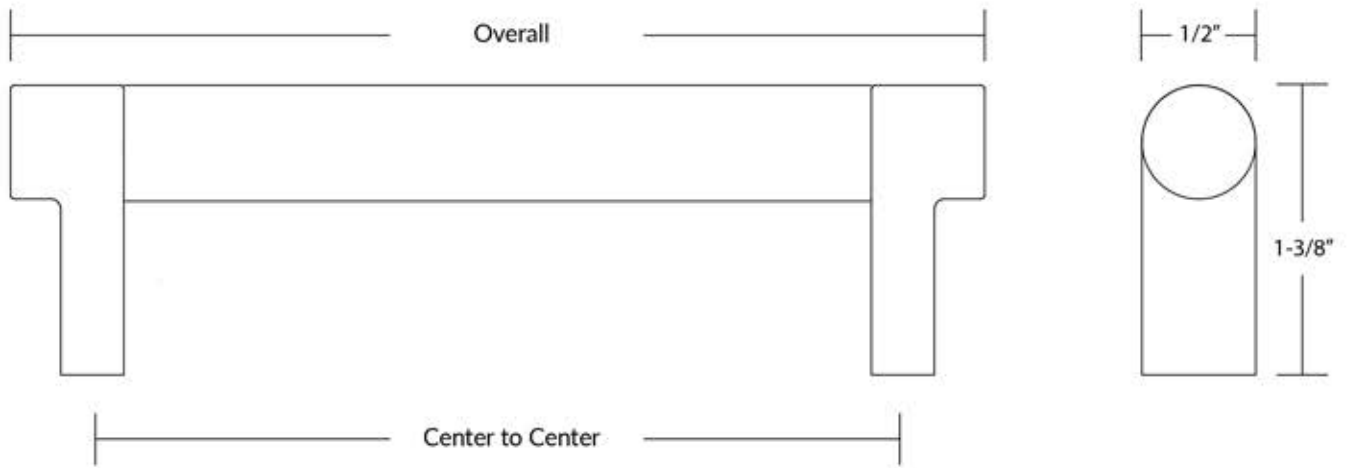

Emtek Select Cabinet Pulls

Product Code	C-to-C	Overall
84052	3-1/2"	4-1/4"
84053	4"	4-3/4"
84054	5"	5-3/4"
84055	6"	6-3/4"
84056	8"	8-3/4"
84057	10"	10-3/4"
84058	12"	12-3/4"