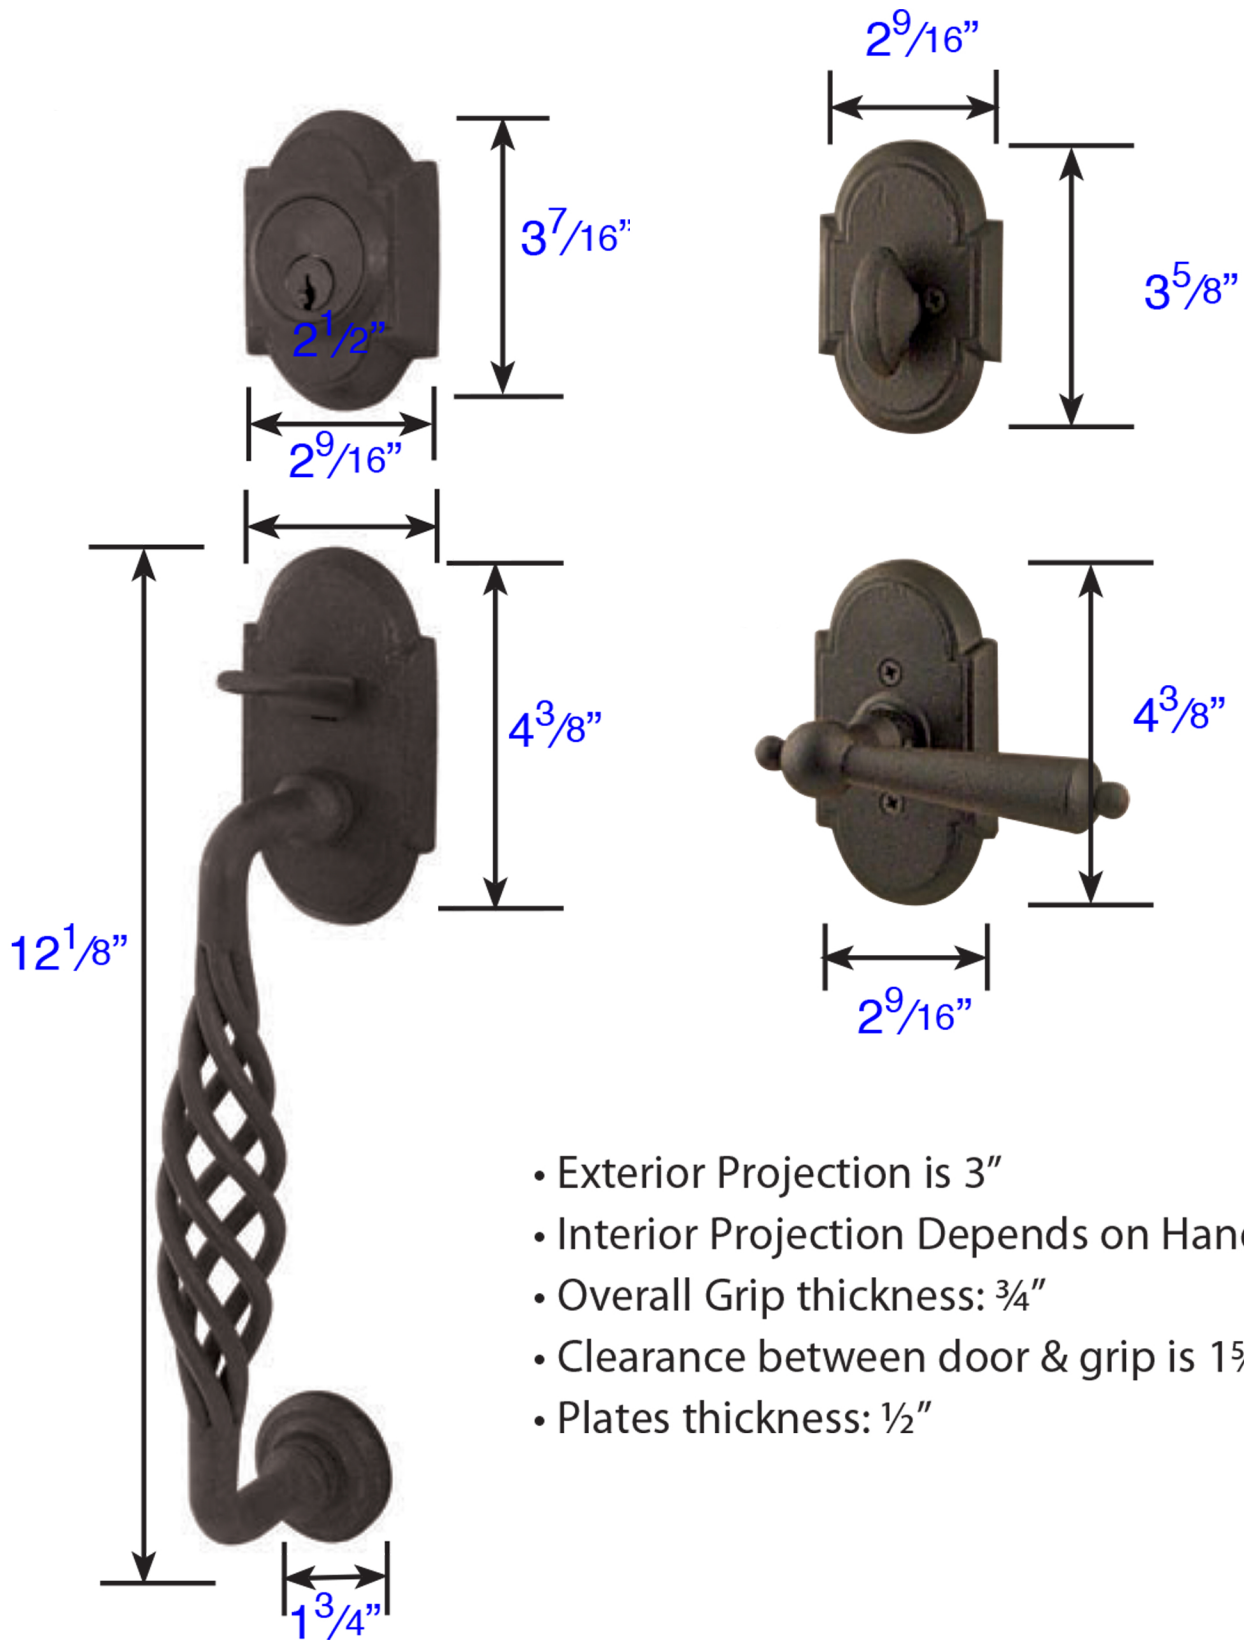

# Emtek Lafayette Handleset

- Exterior Projection is 3"
- Interior Projection Depends on Handle Style
- Overall Grip thickness:  $\frac{3}{4}''$
- Clearance between door & grip is  $1\frac{5}{8}''$
- Plates thickness:  $\frac{1}{2}''$