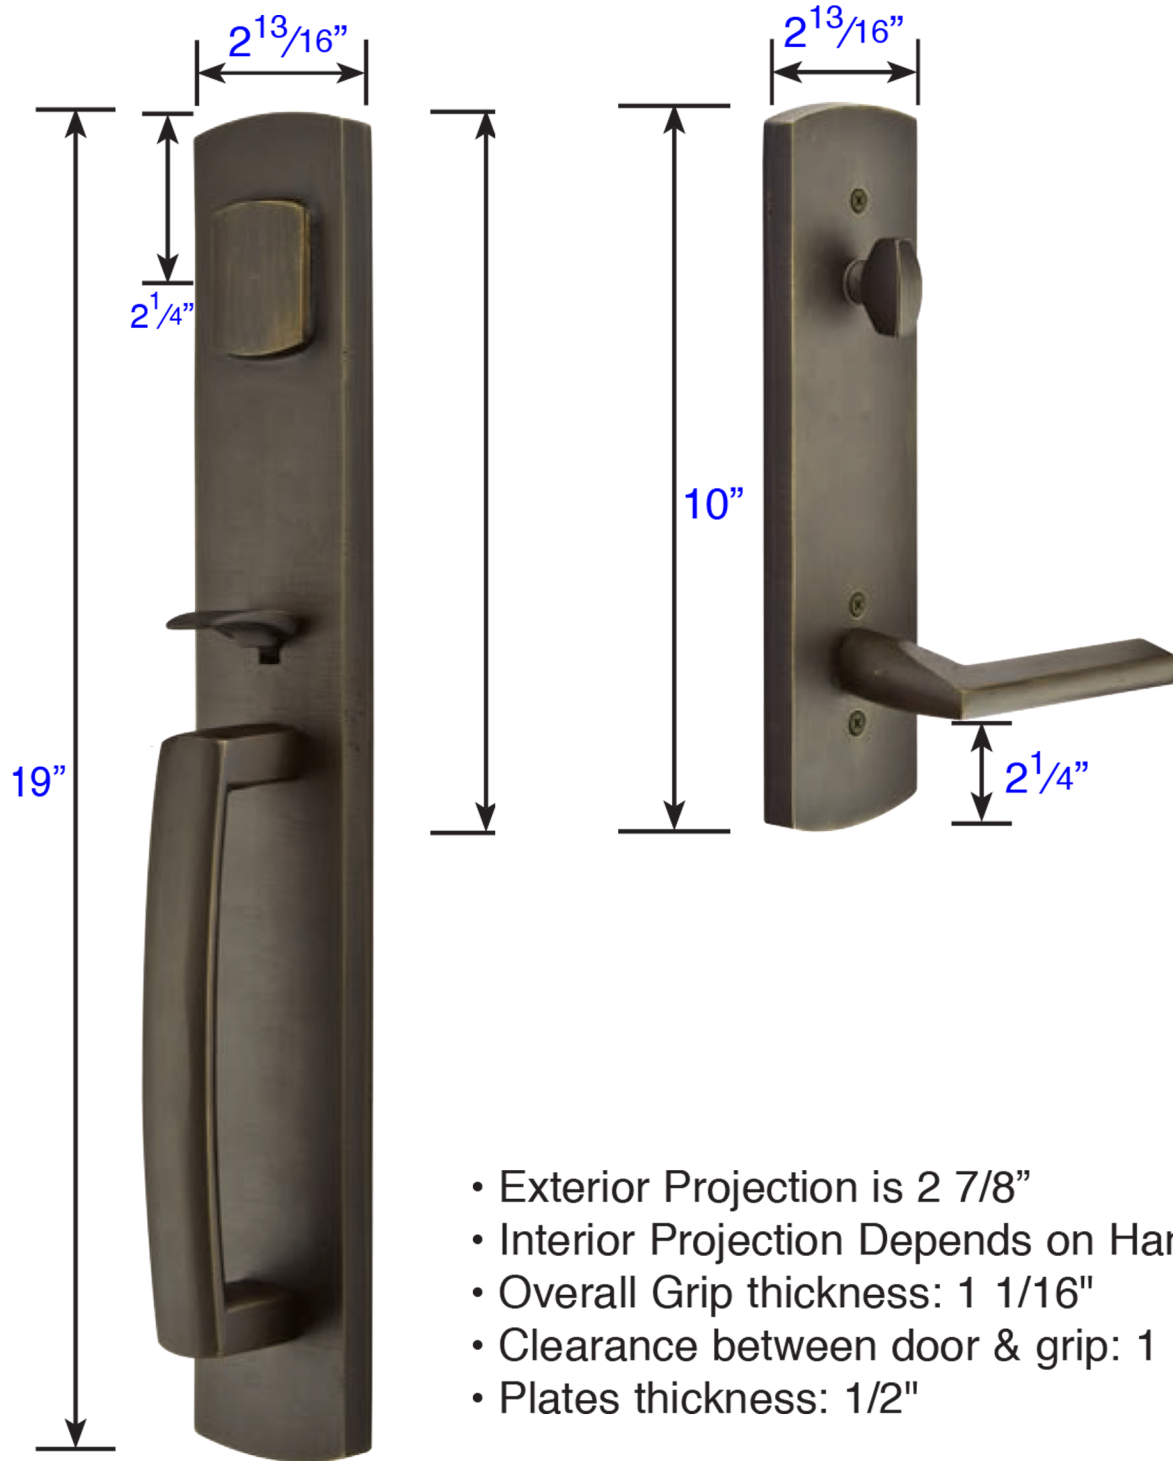

## Emtek Brighton Handleset

- Exterior Projection is 2 7/8"
- Interior Projection Depends on Handle Style
- Overall Grip thickness: 1 1/16"
- Clearance between door & grip: 1 1/2"
- Plates thickness: 1/2"