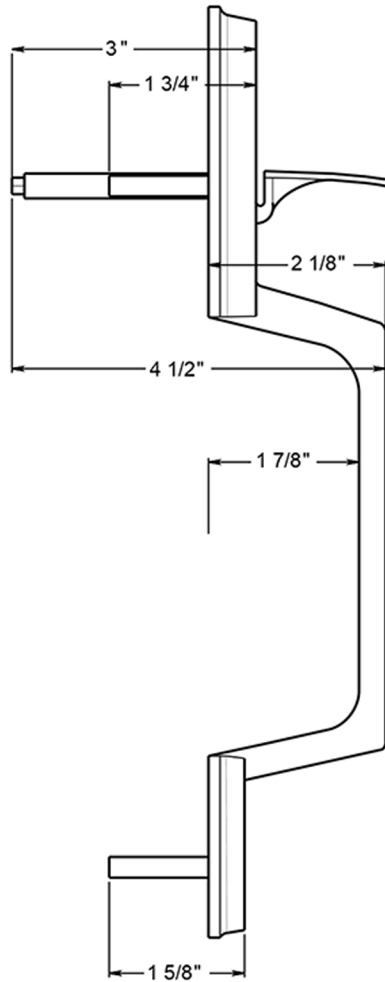

Deltana PRHHL- Highgate Handleset with Livingston Lever

Handle Latch

Deadbolt Latch

Rotate 180 Degrees to gain 3/8" of extra length