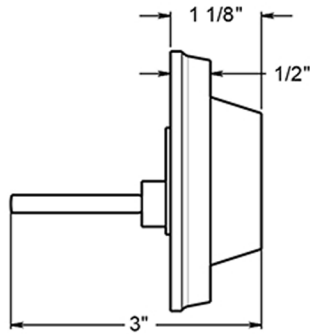

Deltana PRHHL- Highgate Handleset with Livingston Lever

Handle Latch

Deadbolt Latch

Rotate 180 Degrees to gain 3/8" of extra length