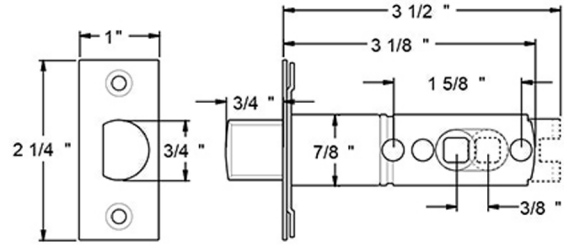

Deltana PRHHL- Highgate Handleset with Livingston Lever

Handle Latch

Deadbolt Latch

Rotate 180 Degrees to gain 3/8" of extra length