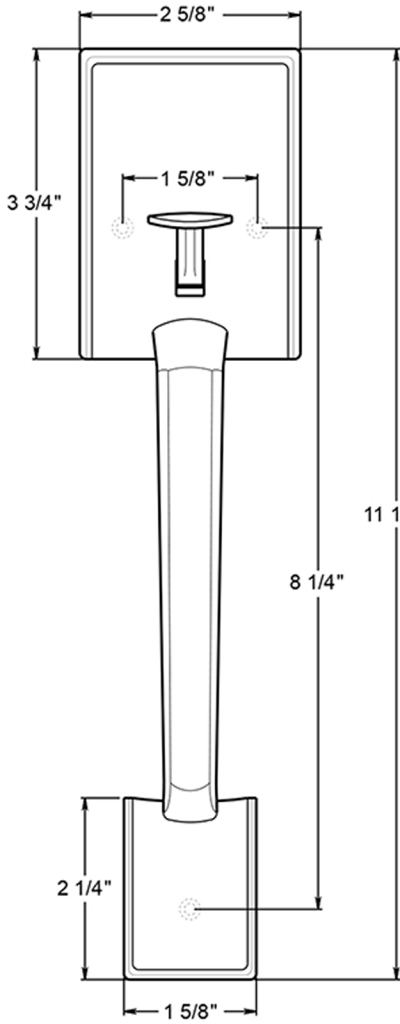

Deltana PRHHL- Highgate Handleset with Livingston Lever

Handle Latch

Deadbolt Latch

Rotate 180 Degrees to gain 3/8" of extra length