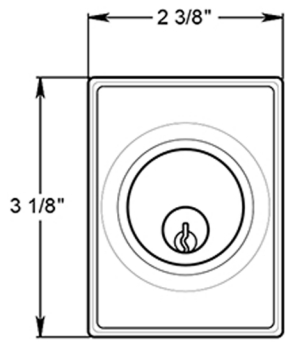

Deltana PRHHL- Highgate Handleset with Livingston Lever

Handle Latch

Deadbolt Latch

Rotate 180 Degrees to gain 3/8" of extra length