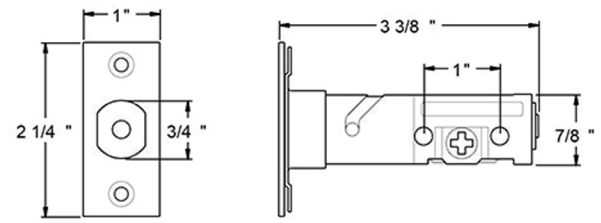

Deltana PRHHL- Highgate Handleset with Livingston Lever

Handle Latch

Deadbolt Latch

Rotate 180 Degrees to gain 3/8" of extra length