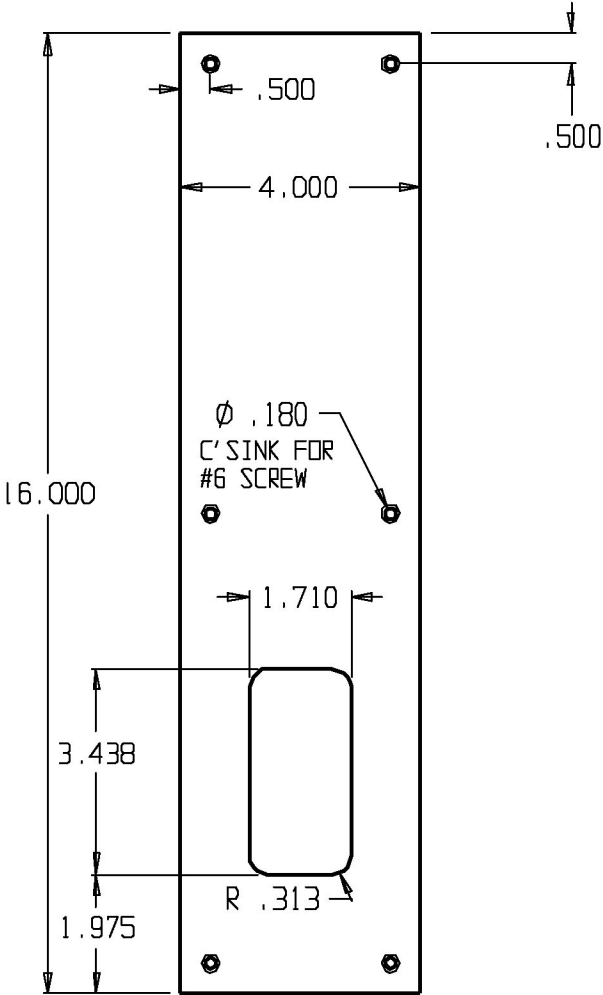

Don-Jo 1860 Flush Pull

CUT OUT NEEDED

WIDTH: 3.1"

HEIGHT: 3.850"

DEPTH: .875"