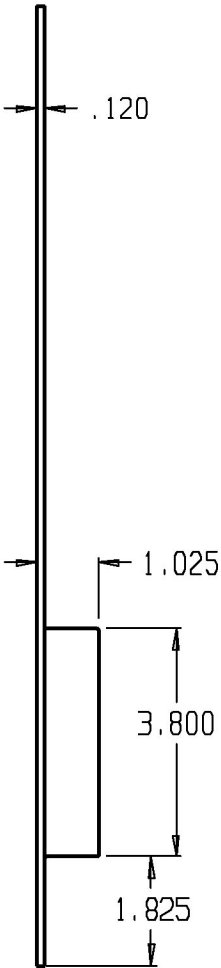

Don-Jo 1860 Flush Pull

CUT OUT NEEDED

WIDTH: 3.1"

HEIGHT: 3.850"

DEPTH: .875"