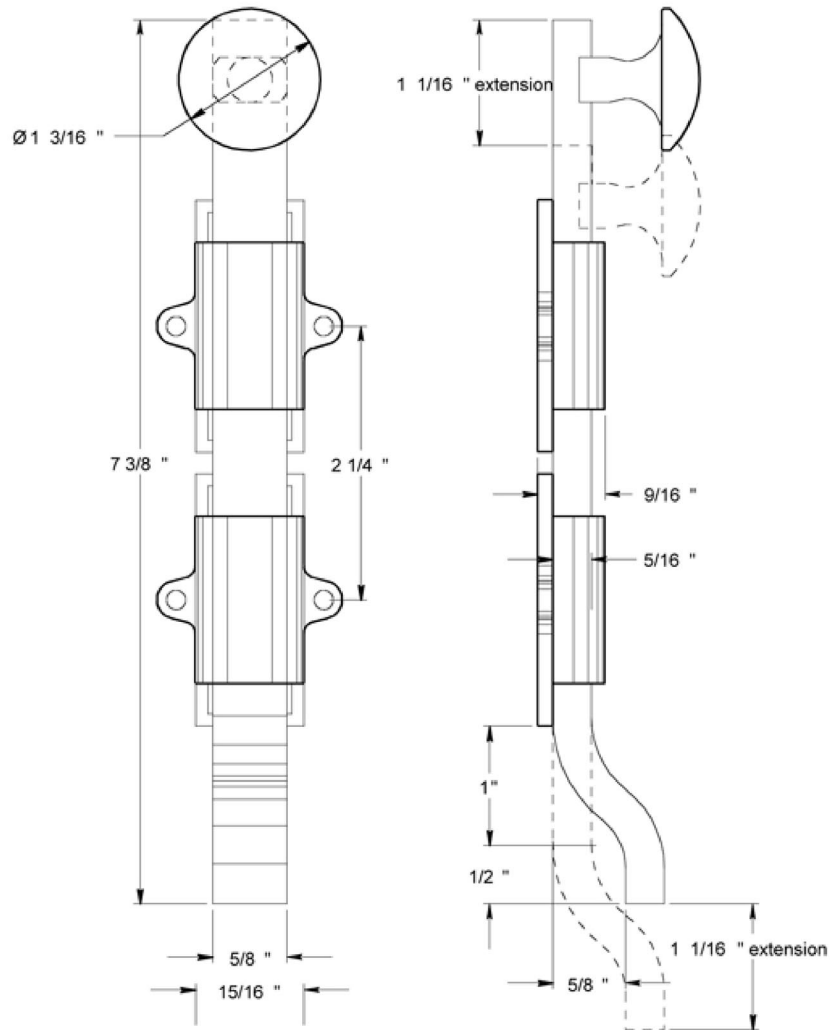

DEL-FPG610B 6 Inch Offset Surface Bolt

Angle Strike

Mortise Strike

Universal Strike