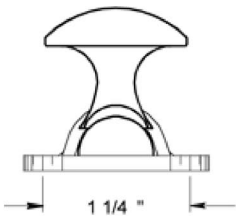

DEL-FPG610B 6 Inch Offset Surface Bolt

Angle Strike

Mortise Strike

Universal Strike