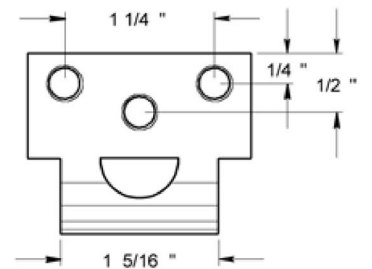

DEL-FPG610B 6 Inch Offset Surface Bolt

Angle Strike

Mortise Strike

Universal Strike