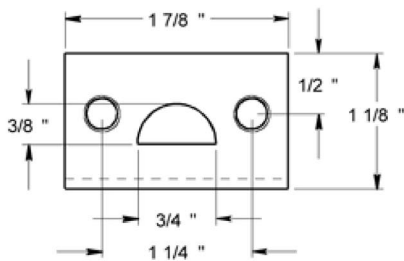

DEL-FPG610B 6 Inch Offset Surface Bolt

Angle Strike

Mortise Strike

Universal Strike