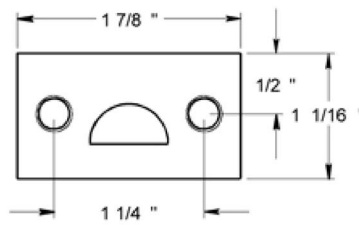

DEL-FPG610B 6 Inch Offset Surface Bolt

Angle Strike

Mortise Strike

Universal Strike