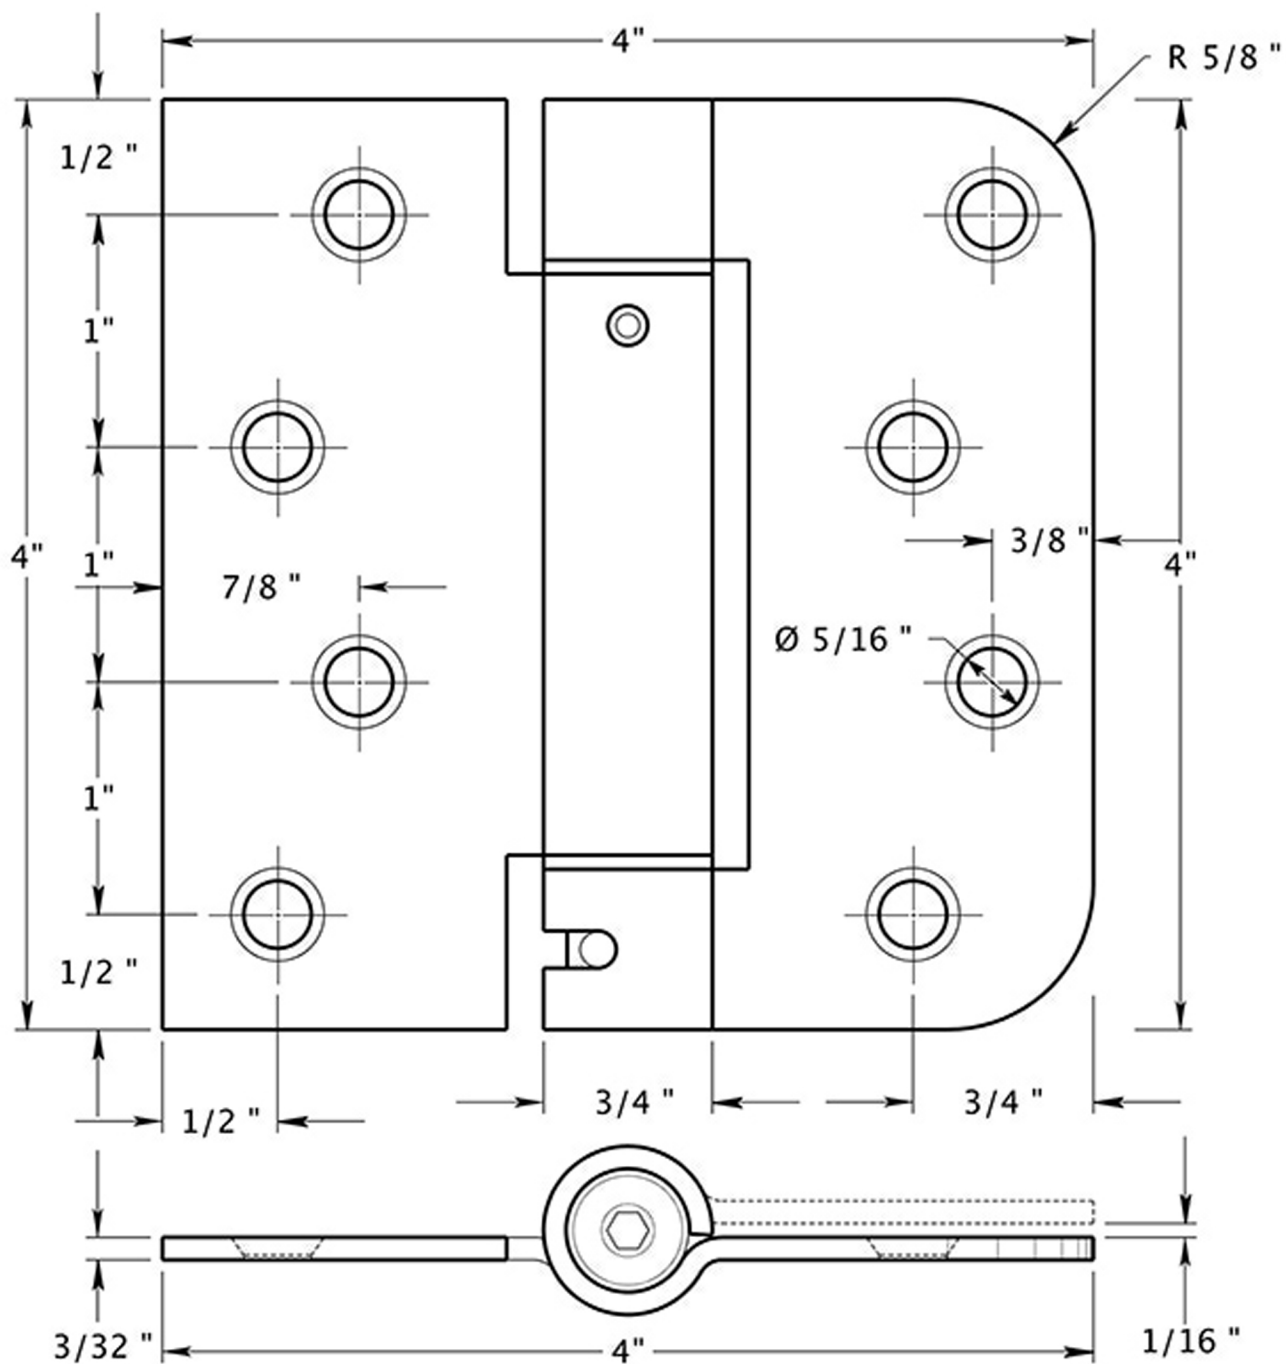

Deltana DSH4SR5U

MAXIMUM RECOMMENDED DOOR SIZE 3'-0" WIDE x 7'-0" HEIGHT				
MAXIMUM RECOMMENDED DOOR WEIGHT (LBS)			HINGE SELECTIONS	
3.5" x 3.5"	4" x 4"	4.5" x 4.5"	Spring Hinges	Butt Hinges
50	60	70	1 EACH	2 EACH
70	85	115	2 EACH	1 EACH
90	110	150	3 EACH	NONE