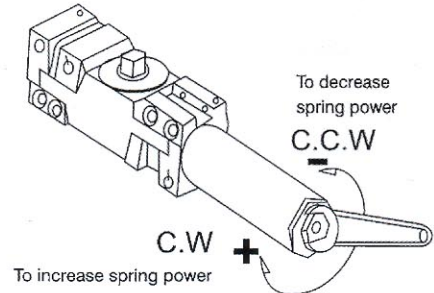

# DC4041

(similar to LCN 4041)

- **DC4041** Door Closer with full plastic cover.
- Heavy duty, adjustable power from size 1-6
- • Sized, 1 thru 6
  - Standard adjustable back-check function
- Adjustable closing and latching speed
- Full plastic cover is standard feature
- Universal application, non-handed for standard, Top-jamb or parallel arm installation.
- Full cover: Aluminum(AI), Duro(Du), Gold
- Door Weight: 55 lbs. - 240 lbs.
- Meets handicap requirements.
- Barrier free operation.

<b>PART NUMBER</b>	DC4041
<b>DESCRIPTION</b>	DOOR CLOSER
<b>FINISH</b>	DURO, GOLD, ALUMINUM
<b>BOX WEIGHT</b>	10 LBS
<b>CASE WEIGHT</b>	60 LBS
<b>CASE QTY</b>	6 EACH
<b>LIST PRICE</b>	140.00

DC4041
DOOR CLOSER
DURO, GOLD, ALUMINUM
10 LBS
60 LBS
6 EACH
140.00

MAXIMUM DOOR WIDTH		FULL TURNS REQUIRED
EXTERIOR DOOR	INTERIOR DOOR	
/	30"	-5TURNS C.C.W
/	34"	-2TURNS C.C.W
30"	38"	0TURNS
36"	48"	5TURNS C.W
42"	54"	10TURNS C.W
48"	60"	15TURNS C.W

REMOVABLE INSERTS TO CONVERT TO OPPOSITE HAND COVER

CLOSER CONTROL DIAGRAM  
BACKCHECK

Parallel arm

Top Jamb

Standard