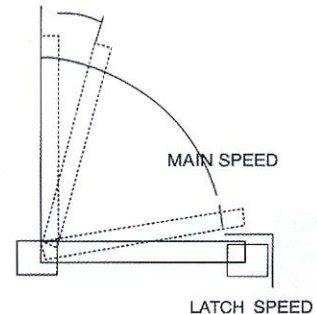

# DC4041

(similar to LCN 4041)

- **DC4041** Door Closer with full plastic cover.
- Heavy duty, adjustable power from size 1-6
- • Sized, 1 thru 6
  - Standard adjustable back-check function
- Adjustable closing and latching speed
- Full plastic cover is standard feature
- Universal application, non-handed for standard, Top-jamb or parallel arm installation.
- Full cover: Aluminum(AI), Duro(Du), Gold
- Door Weight: 55 lbs. - 240 lbs.
- Meets handicap requirements.
- Barrier free operation.

<b>PART NUMBER</b>	DC4041
<b>DESCRIPTION</b>	DOOR CLOSER
<b>FINISH</b>	DURO, GOLD, ALUMINUM
<b>BOX WEIGHT</b>	10 LBS
<b>CASE WEIGHT</b>	60 LBS
<b>CASE QTY</b>	6 EACH
<b>LIST PRICE</b>	140.00

DC4041
DOOR CLOSER
DURO, GOLD, ALUMINUM
10 LBS
60 LBS
6 EACH
140.00

MAXIMUM DOOR WIDTH		FULL TURNS REQUIRED
EXTERIOR DOOR	INTERIOR DOOR	
/	30"	-5TURNS C.C.W
/	34"	-2TURNS C.C.W
30"	38"	0TURNS
36"	48"	5TURNS C.W
42"	54"	10TURNS C.W
48"	60"	15TURNS C.W

REMOVABLE INSERTS TO CONVERT TO OPPOSITE HAND COVER

CLOSER CONTROL DIAGRAM  
BACKCHECK

Parallel arm

Top Jamb

Standard