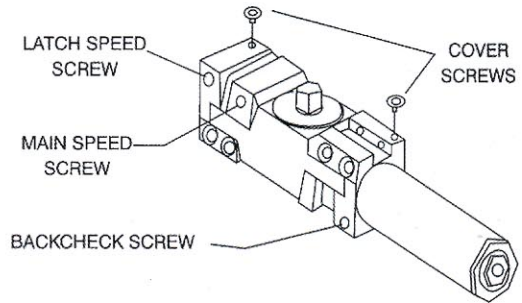

# DC4041

(similar to LCN 4041)

- **DC4041** Door Closer with full plastic cover.
- Heavy duty, adjustable power from size 1-6
- • Sized, 1 thru 6
  - Standard adjustable back-check function
- Adjustable closing and latching speed
- Full plastic cover is standard feature
- Universal application, non-handed for standard, Top-jamb or parallel arm installation.
- Full cover: Aluminum(AI), Duro(Du), Gold
- Door Weight: 55 lbs. - 240 lbs.
- Meets handicap requirements.
- Barrier free operation.

<b>PART NUMBER</b>	DC4041
<b>DESCRIPTION</b>	DOOR CLOSER
<b>FINISH</b>	DURO, GOLD, ALUMINUM
<b>BOX WEIGHT</b>	10 LBS
<b>CASE WEIGHT</b>	60 LBS
<b>CASE QTY</b>	6 EACH
<b>LIST PRICE</b>	140.00

DC4041
DOOR CLOSER
DURO, GOLD, ALUMINUM
10 LBS
60 LBS
6 EACH
140.00

MAXIMUM DOOR WIDTH		FULL TURNS REQUIRED
EXTERIOR DOOR	INTERIOR DOOR	
/	30"	-5TURNS C.C.W
/	34"	-2TURNS C.C.W
30"	38"	0TURNS
36"	48"	5TURNS C.W
42"	54"	10TURNS C.W
48"	60"	15TURNS C.W

REMOVABLE INSERTS TO CONVERT TO OPPOSITE HAND COVER

CLOSER CONTROL DIAGRAM  
BACKCHECK

Parallel arm

Top Jamb

Standard