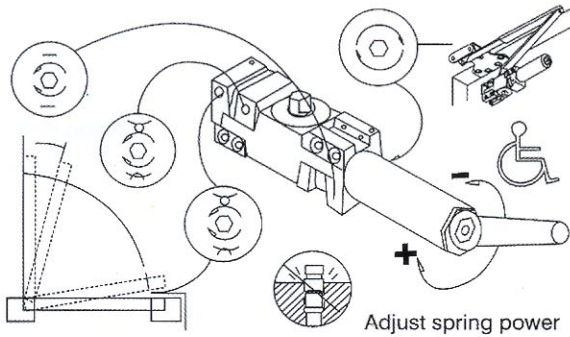

# DC4041

(similar to LCN 4041)

- **DC4041** Door Closer with full plastic cover.
- Heavy duty, adjustable power from size 1-6
- • Sized, 1 thru 6
  - Standard adjustable back-check function
- Adjustable closing and latching speed
- Full plastic cover is standard feature
- Universal application, non-handed for standard, Top-jamb or parallel arm installation.
- Full cover: Aluminum(AI), Duro(Du), Gold
- Door Weight: 55 lbs. - 240 lbs.
- Meets handicap requirements.
- Barrier free operation.

<b>PART NUMBER</b>	DC4041
<b>DESCRIPTION</b>	DOOR CLOSER
<b>FINISH</b>	DURO, GOLD, ALUMINUM
<b>BOX WEIGHT</b>	10 LBS
<b>CASE WEIGHT</b>	60 LBS
<b>CASE QTY</b>	6 EACH
<b>LIST PRICE</b>	140.00

DC4041
DOOR CLOSER
DURO, GOLD, ALUMINUM
10 LBS
60 LBS
6 EACH
140.00

MAXIMUM DOOR WIDTH		FULL TURNS REQUIRED
EXTERIOR DOOR	INTERIOR DOOR	
/	30"	-5TURNS C.C.W
/	34"	-2TURNS C.C.W
30"	38"	0TURNS
36"	48"	5TURNS C.W
42"	54"	10TURNS C.W
48"	60"	15TURNS C.W

REMOVABLE INSERTS TO CONVERT TO OPPOSITE HAND COVER

CLOSER CONTROL DIAGRAM  
BACKCHECK

Parallel arm

Top Jamb

Standard