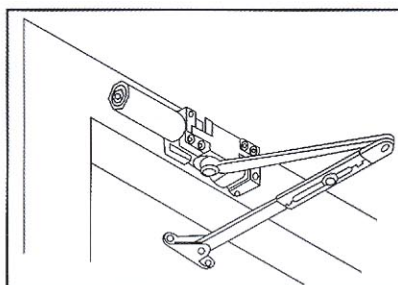

# DC4041

(similar to LCN 4041)

- **DC4041** Door Closer with full plastic cover.
- Heavy duty, adjustable power from size 1-6
- • Sized, 1 thru 6
  - Standard adjustable back-check function
- Adjustable closing and latching speed
- Full plastic cover is standard feature
- Universal application, non-handed for standard, Top-jamb or parallel arm installation.
- Full cover: Aluminum(AI), Duro(Du), Gold
- Door Weight: 55 lbs. - 240 lbs.
- Meets handicap requirements.
- Barrier free operation.

MAXIMUM DOOR WIDTH		FULL TURNS REQUIRED
EXTERIOR DOOR	INTERIOR DOOR	
/	30"	-5TURNS C.C.W
/	34"	-2TURNS C.C.W
30"	38"	0TURNS
36"	48"	5TURNS C.W
42"	54"	10TURNS C.W
48"	60"	15TURNS C.W

REMOVABLE INSERTS TO CONVERT TO OPPOSITE HAND COVER

CLOSER CONTROL DIAGRAM  
BACKCHECK

Parallel arm

Top Jamb

Standard