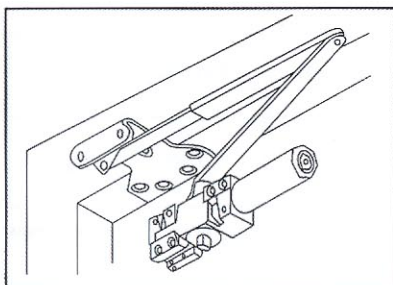

# DC4041

(similar to LCN 4041)

- **DC4041** Door Closer with full plastic cover.
- Heavy duty, adjustable power from size 1-6
- • Sized, 1 thru 6
  - Standard adjustable back-check function
- Adjustable closing and latching speed
- Full plastic cover is standard feature
- Universal application, non-handed for standard, Top-jamb or parallel arm installation.
- Full cover: Aluminum(AI), Duro(Du), Gold
- Door Weight: 55 lbs. - 240 lbs.
- Meets handicap requirements.
- Barrier free operation.

<b>PART NUMBER</b>	DC4041
<b>DESCRIPTION</b>	DOOR CLOSER
<b>FINISH</b>	DURO, GOLD, ALUMINUM
<b>BOX WEIGHT</b>	10 LBS
<b>CASE WEIGHT</b>	60 LBS
<b>CASE QTY</b>	6 EACH
<b>LIST PRICE</b>	140.00

DC4041
DOOR CLOSER
DURO, GOLD, ALUMINUM
10 LBS
60 LBS
6 EACH
140.00

MAXIMUM DOOR WIDTH		FULL TURNS REQUIRED
EXTERIOR DOOR	INTERIOR DOOR	
/	30"	-5TURNS C.C.W
/	34"	-2TURNS C.C.W
30"	38"	0TURNS
36"	48"	5TURNS C.W
42"	54"	10TURNS C.W
48"	60"	15TURNS C.W

REMOVABLE INSERTS TO CONVERT TO OPPOSITE HAND COVER

CLOSER CONTROL DIAGRAM  
BACKCHECK

Parallel arm

Top Jamb

Standard