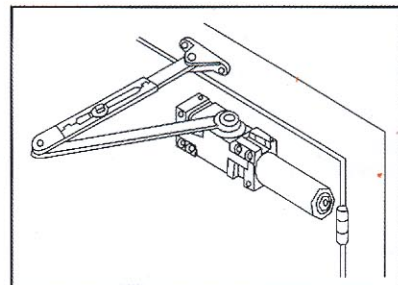

# DC4041

(similar to LCN 4041)

- **DC4041** Door Closer with full plastic cover.
- Heavy duty, adjustable power from size 1-6
- • Sized, 1 thru 6
  - Standard adjustable back-check function
- Adjustable closing and latching speed
- Full plastic cover is standard feature
- Universal application, non-handed for standard, Top-jamb or parallel arm installation.
- Full cover: Aluminum(AI), Duro(Du), Gold
- Door Weight: 55 lbs. - 240 lbs.
- Meets handicap requirements.
- Barrier free operation.

MAXIMUM DOOR WIDTH		FULL TURNS REQUIRED
EXTERIOR DOOR	INTERIOR DOOR	
/	30"	-5TURNS C.C.W
/	34"	-2TURNS C.C.W
30"	38"	0TURNS
36"	48"	5TURNS C.W
42"	54"	10TURNS C.W
48"	60"	15TURNS C.W

REMOVABLE INSERTS TO CONVERT TO OPPOSITE HAND COVER

CLOSER CONTROL DIAGRAM  
BACKCHECK

Parallel arm

Top Jamb

Standard