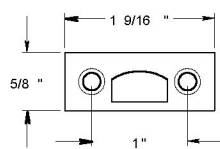

DEL-8SBCS 8 Inch Concealed Screw Surface Bolt Shown in Satin Nickel

Includes 3 Strike Plates

Mortise

Angle

Universal