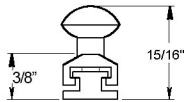

DEL-8SBCS 8 Inch Concealed Screw Surface Bolt Shown in Satin Nickel

Includes 3 Strike Plates

Mortise

Angle

Universal