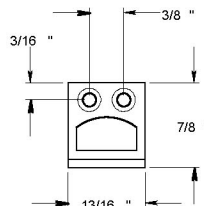

DEL-8SBCS 8 Inch Concealed Screw Surface Bolt Shown in Satin Nickel

Includes 3 Strike Plates

Mortise

Angle

Universal