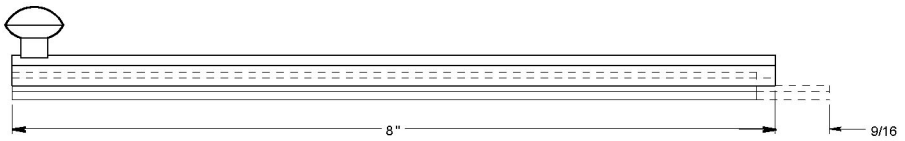

DEL-8SBCS 8 Inch Concealed Screw Surface Bolt Shown in Satin Nickel

Includes 3 Strike Plates

Mortise

Angle

Universal