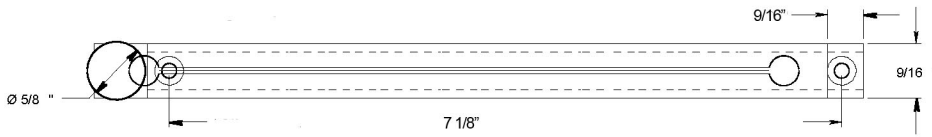

DEL-8SBCS 8 Inch Concealed Screw Surface Bolt Shown in Satin Nickel

Includes 3 Strike Plates

Mortise

Angle

Universal