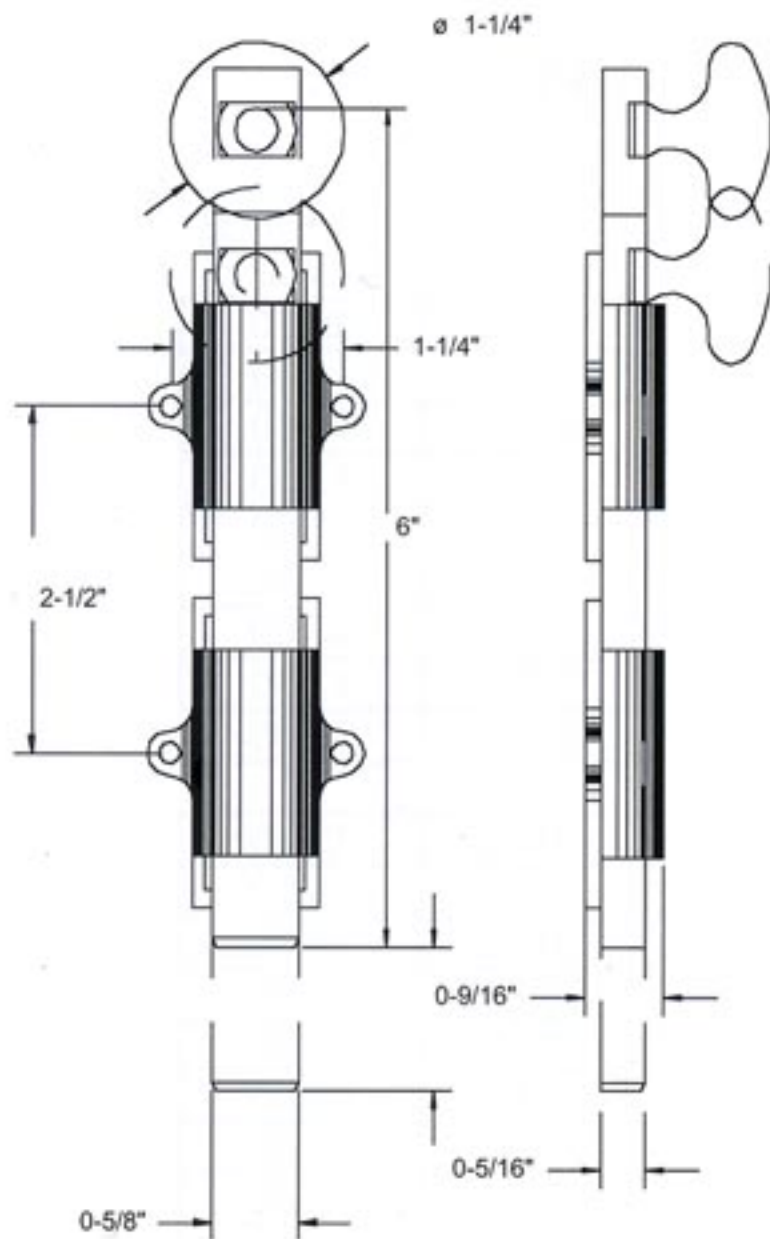

Deltana DEL-6SB 6" Surface Bolt

1-1/16" PROJECTION

Angle Strike

Mortise Strike

Universal Strike