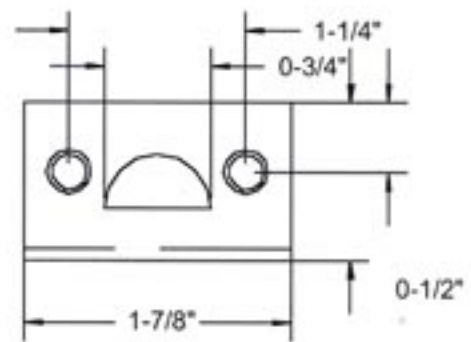

Deltana DEL-6SB 6" Surface Bolt

1-1/16" PROJECTION

Angle Strike

Mortise Strike

Universal Strike