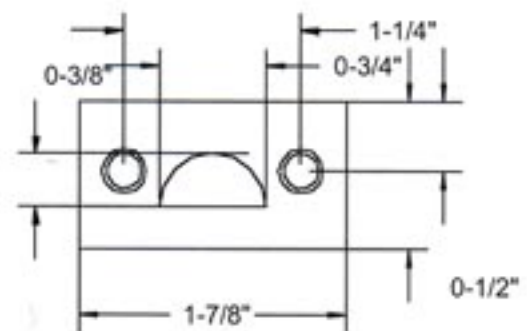

Deltana DEL-6SB 6" Surface Bolt

1-1/16" PROJECTION

Angle Strike

Mortise Strike

Universal Strike