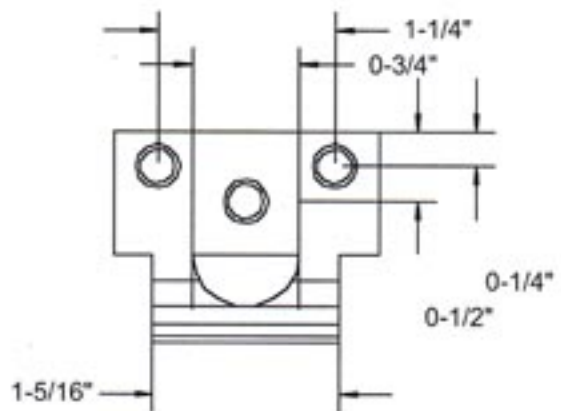

Deltana DEL-6SB 6" Surface Bolt

1-1/16" PROJECTION

Angle Strike

Mortise Strike

Universal Strike