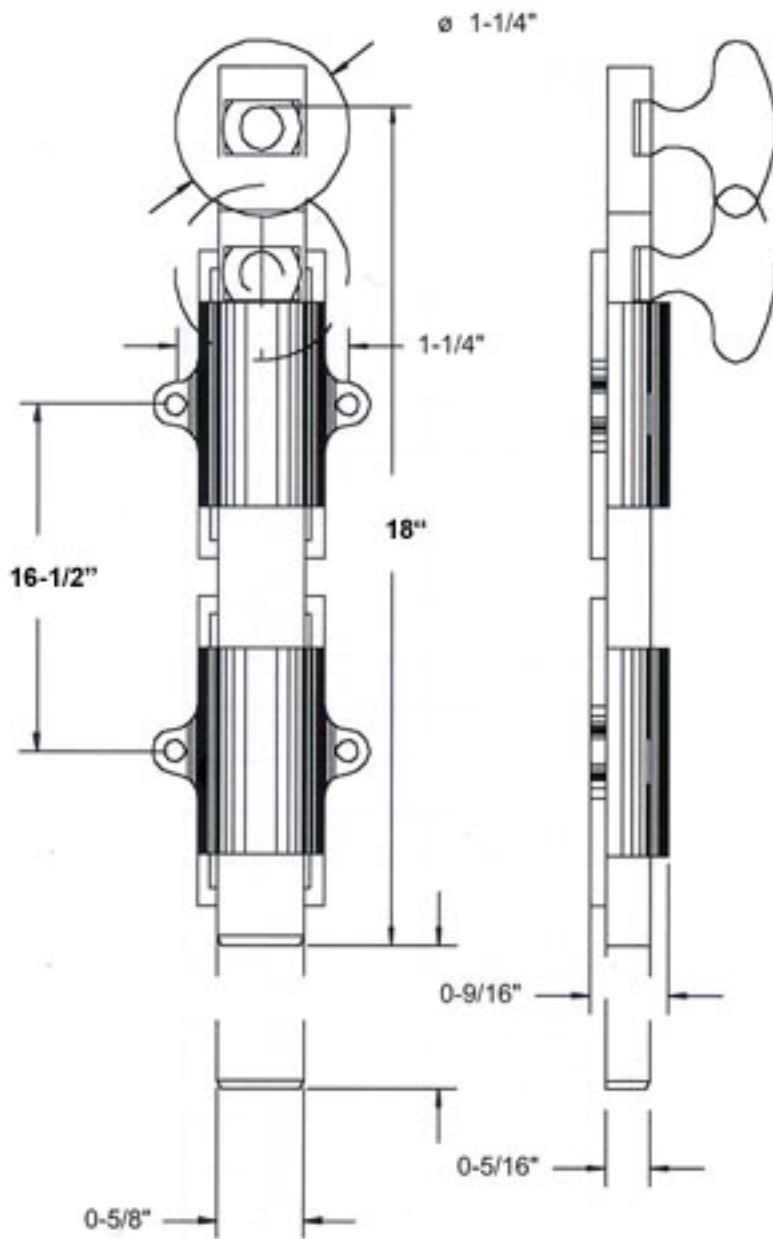

Deltana DEL-18SB 18" Surface Bolt

1-1/16" PROJECTION