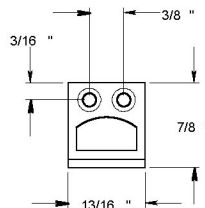

DEL-12SBCS 12 Inch Concealed Screw Surface Bolt Shown in Satin Nickel

Includes 3 Strike Plates

Mortise

Angle

Universal