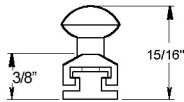

DEL-12SBCS 12 Inch Concealed Screw Surface Bolt Shown in Satin Nickel

Includes 3 Strike Plates

Mortise

Angle

Universal