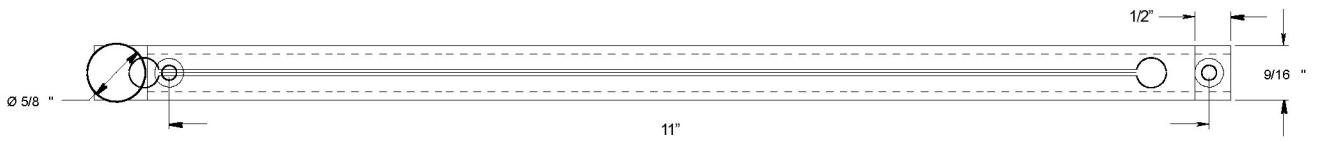

DEL-12SBCS 12 Inch Concealed Screw Surface Bolt Shown in Satin Nickel

Includes 3 Strike Plates

Mortise

Angle

Universal