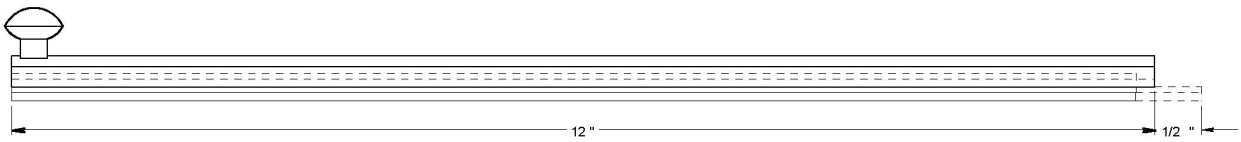

DEL-12SBCS 12 Inch Concealed Screw Surface Bolt Shown in Satin Nickel

Includes 3 Strike Plates

Mortise

Angle

Universal