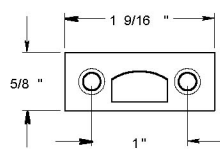

DEL-12SBCS 12 Inch Concealed Screw Surface Bolt Shown in Satin Nickel

Includes 3 Strike Plates

Mortise

Angle

Universal