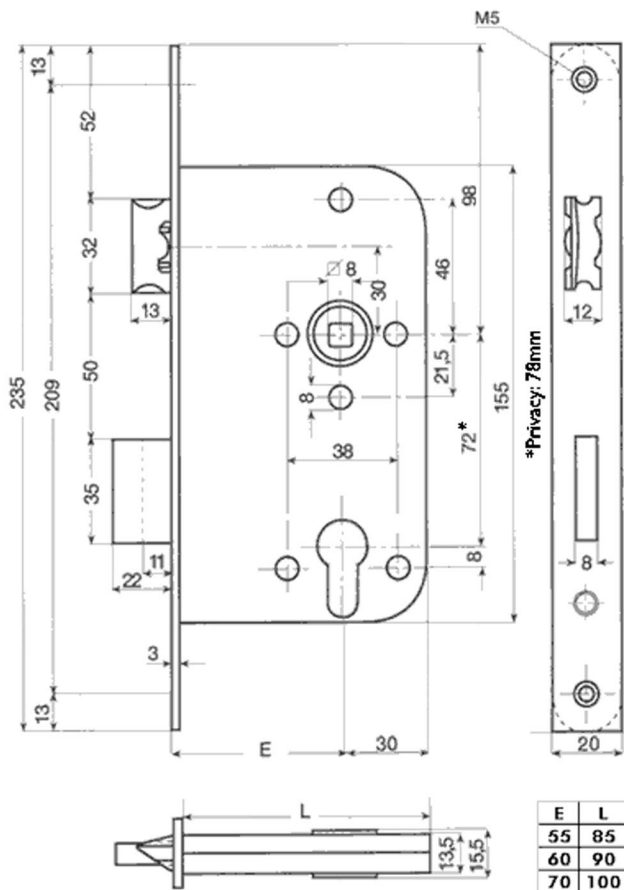

# AHI EU1000 European Mortise Lock

E	L
55	85
60	90
70	100