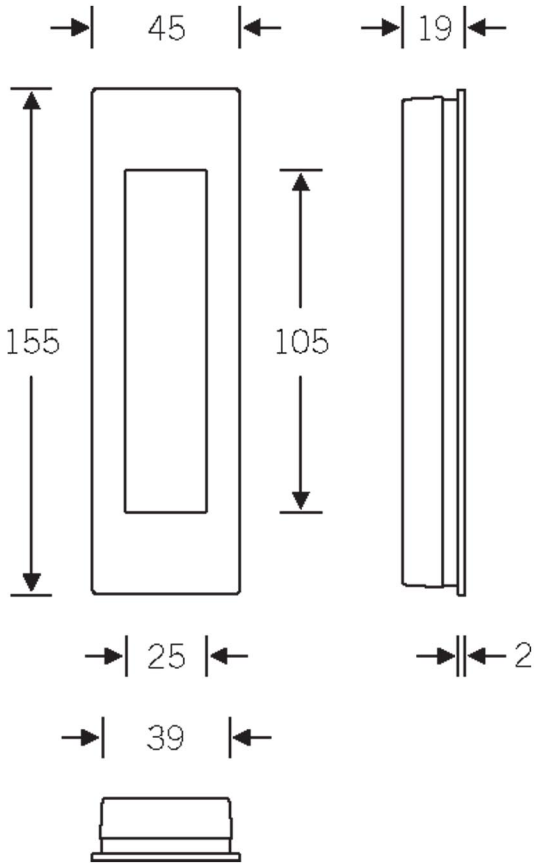

AHI-FSB-4251-630 Stainless Steel Flush Pull

Dimensions in MM