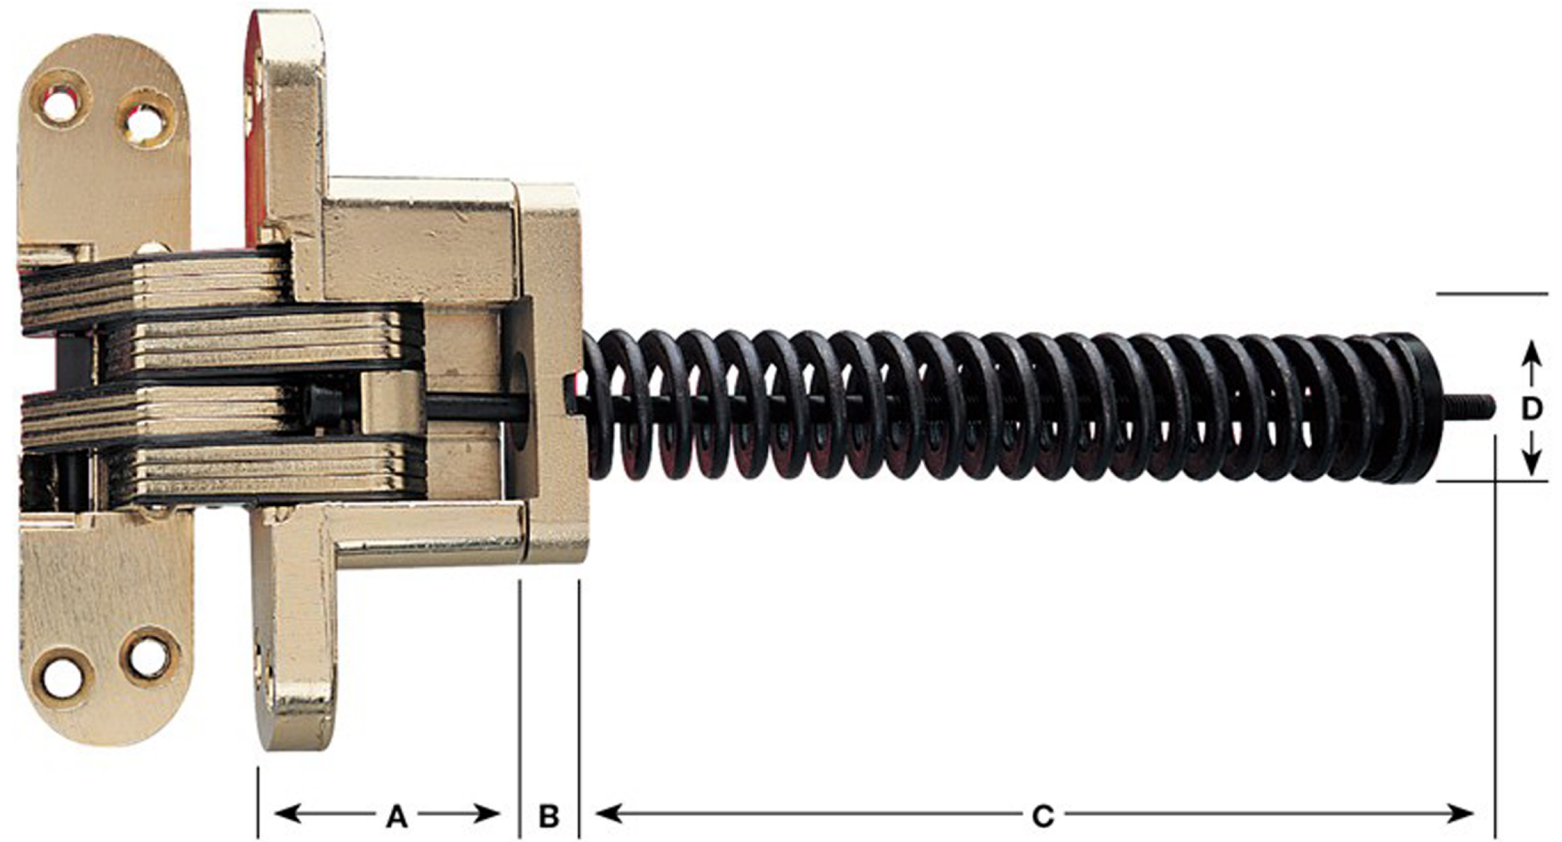

SOSS 218IC - Self-Closing Invisible Hinge

Door Thickness	1-3/4"
Spring Closer #	218IC
A	1-41/64"
B	3/8"
C	7"
D	1"