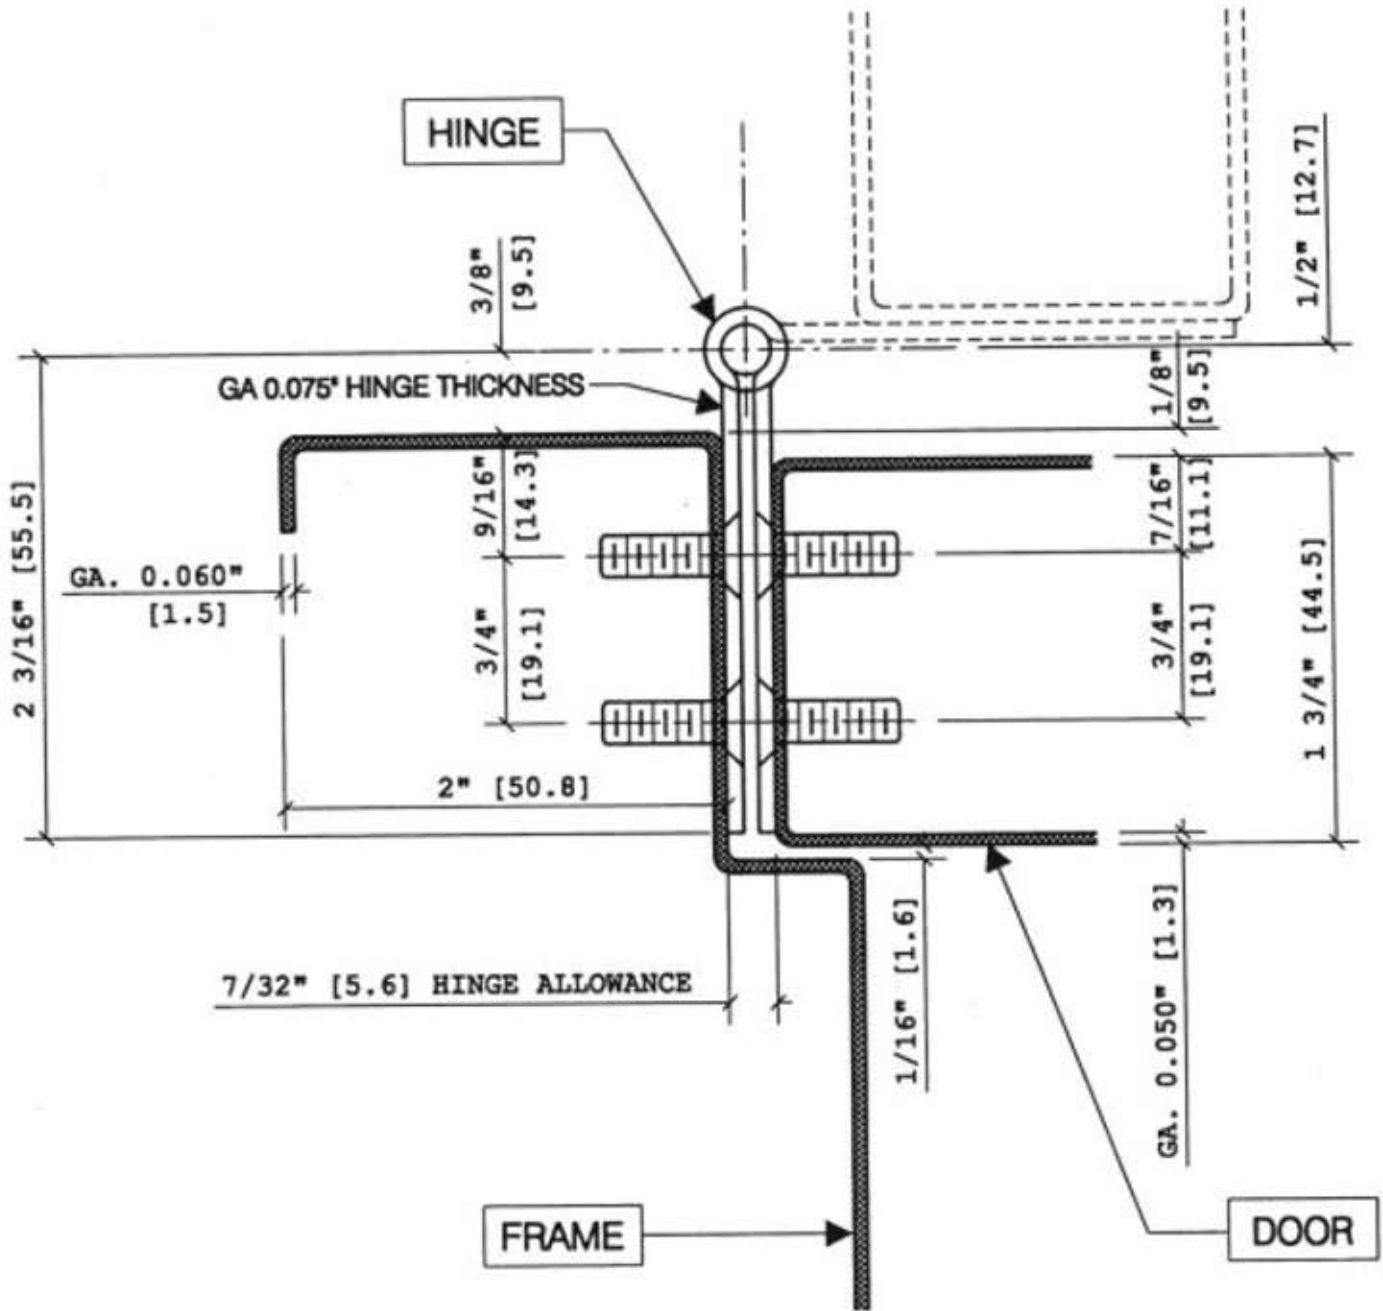

FULL MORTISE (EDGE MOUNT)

Fire-rated 3 hours on hollow metal doors and 90 minute on wood doors. Maximum size 4'0" x 10'0".

ANSI/BHMA Certified to A156.26 American National Standard for Continuous Hinges: Grade 1 - 150 lb. Door