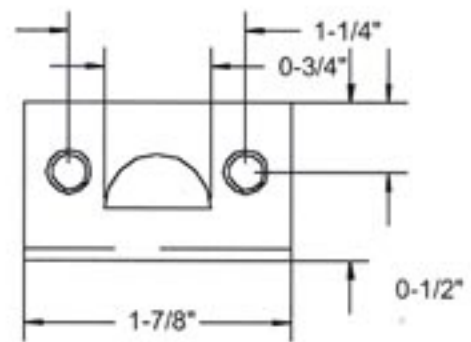

# Deltana DEL-6SB 6" Surface Bolt

1-1/16" PROJECTION

Angle Strike 1-1/8"

Mortise Strike 1-1/16"

Universal Strike