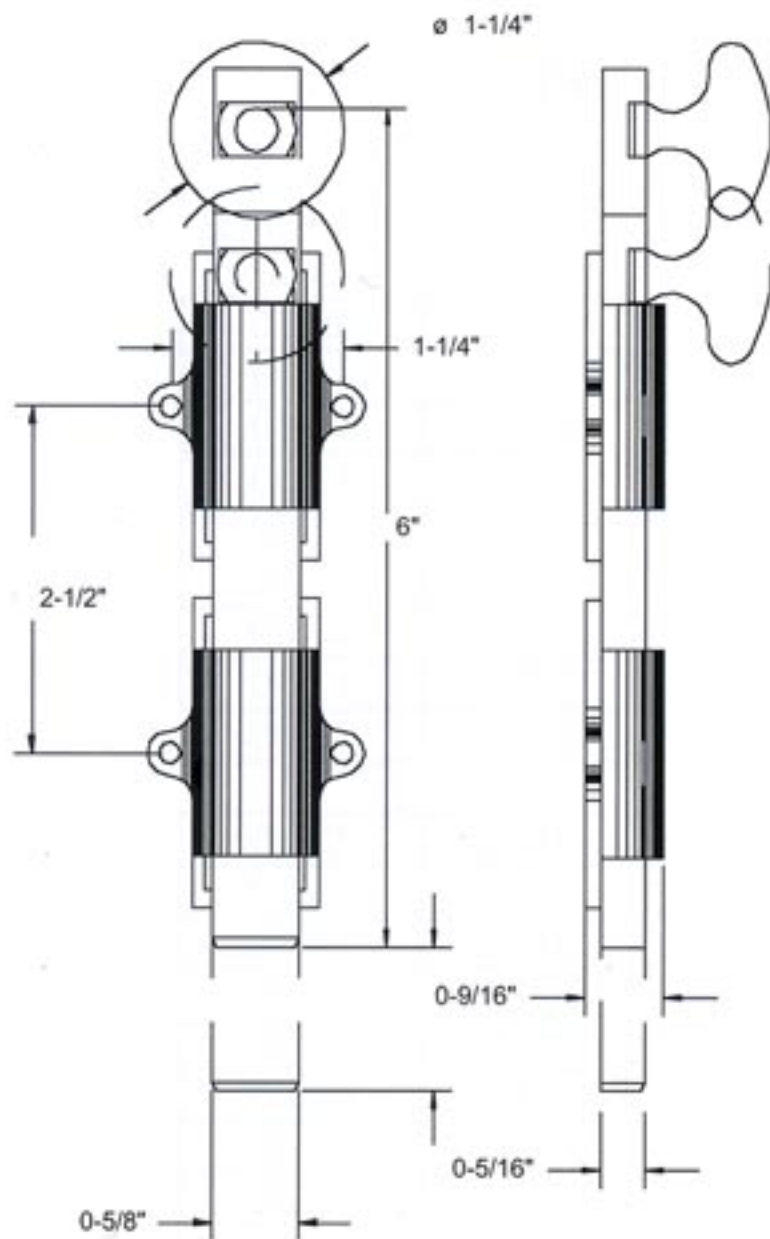

# Deltana DEL-6SB 6" Surface Bolt

1-1/16" PROJECTION

Angle Strike 1-1/8"

Mortise Strike 1-1/16"

Universal Strike