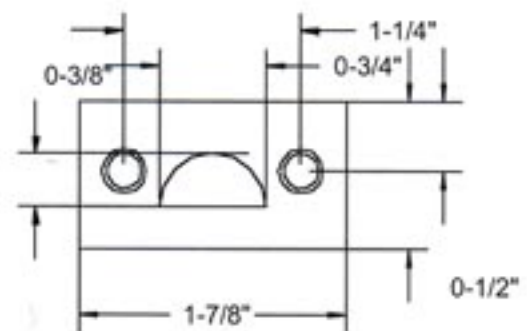

# Deltana DEL-6SB 6" Surface Bolt

1-1/16" PROJECTION

Angle Strike 1-1/8"

Mortise Strike 1-1/16"

Universal Strike