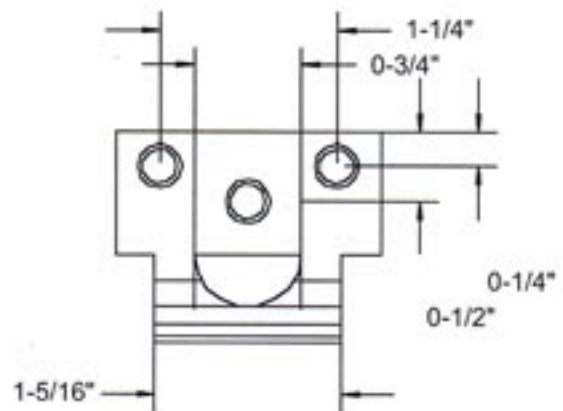

# Deltana DEL-6SB 6" Surface Bolt

1-1/16" PROJECTION

Angle Strike 1-1/8"

Mortise Strike 1-1/16"

Universal Strike